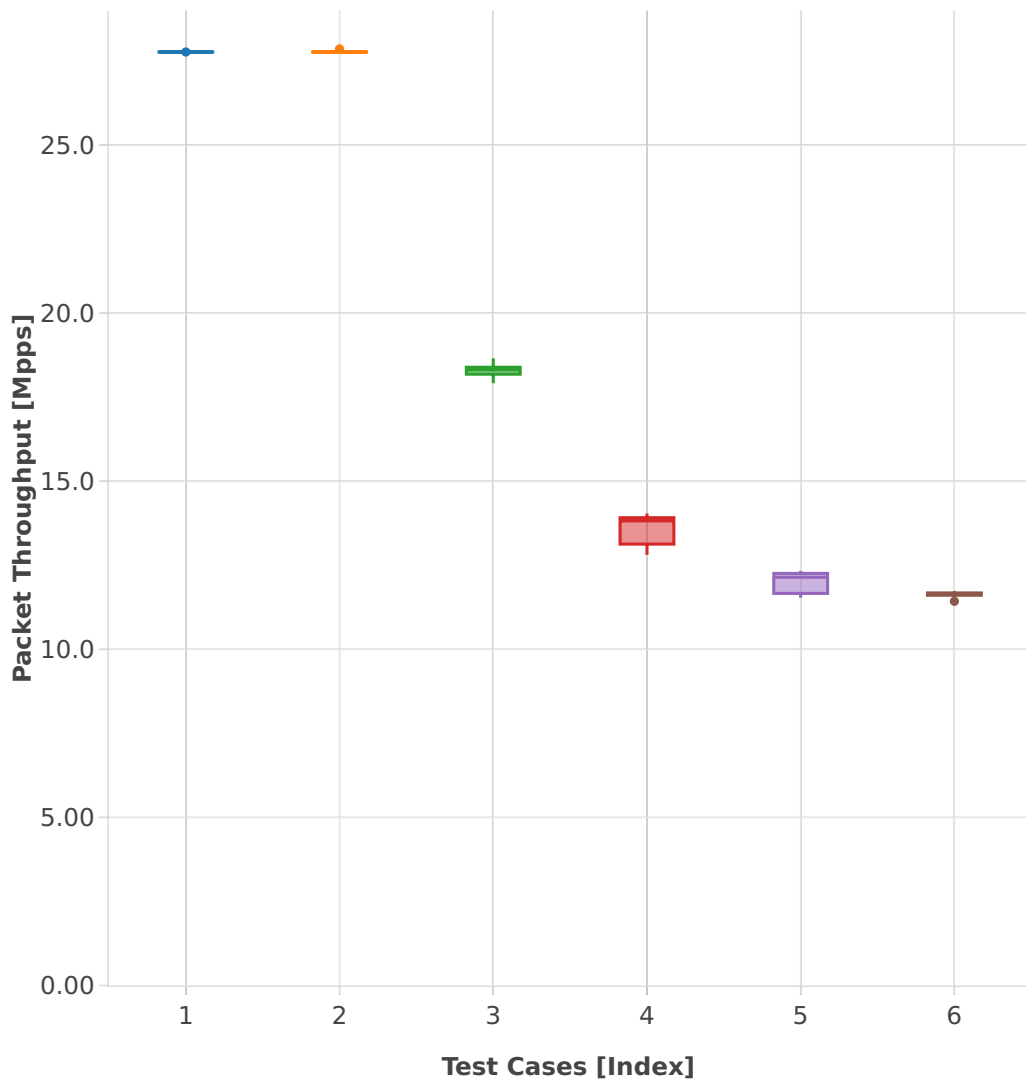

Throughput: l2sw-2n-skx-x710-64b-2t1c-base_and_scale-ndr

- 1. (10 runs) eth-l2patch
- 2. (10 runs) avf-eth-l2xcbase
- 3. (10 runs) eth-l2bdbasemaclrn
- 4. (10 runs) eth-l2bdscale10kmaclrn
- 5. (10 runs) eth-l2bdscale100kmaclrn
- 6. (10 runs) eth-l2bdscale1mmaclrn