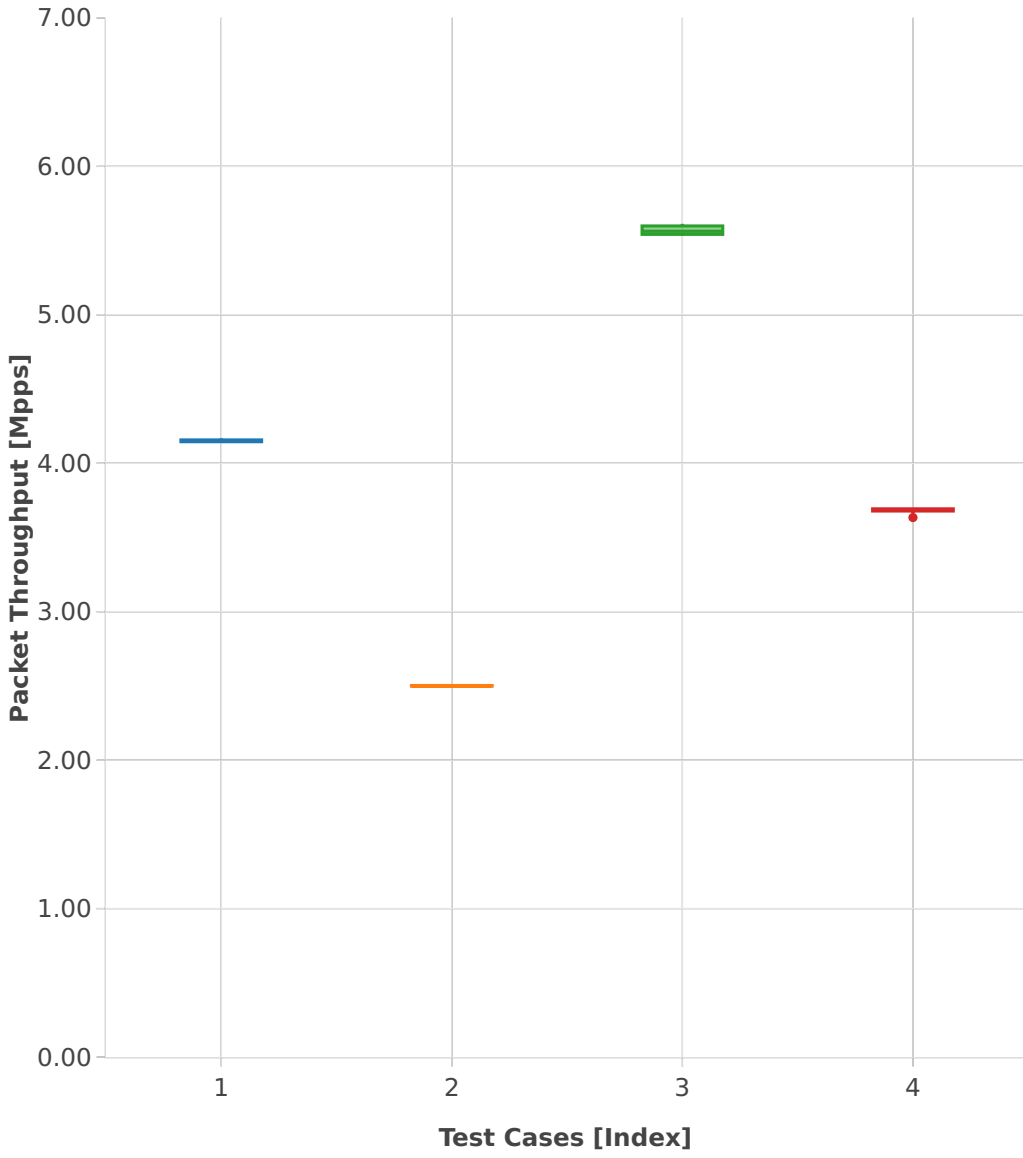

Throughput: ipsec-3n-hsw-xf710-64b-2t2c-sw-pdr

- 1. (10 runs) ethip4ipsecbasetnsw-ip4base-int-aes-gcm
- 2. (10 runs) ethip4ipsecbasetnsw-ip4base-int-cbc-sha1
- 3. (10 runs) ethip4ipsecbasetnsw-ip4base-tnl-aes-gcm
- 4. (10 runs) ethip4ipsecbasetnsw-ip4base-tnl-cbc-sha1