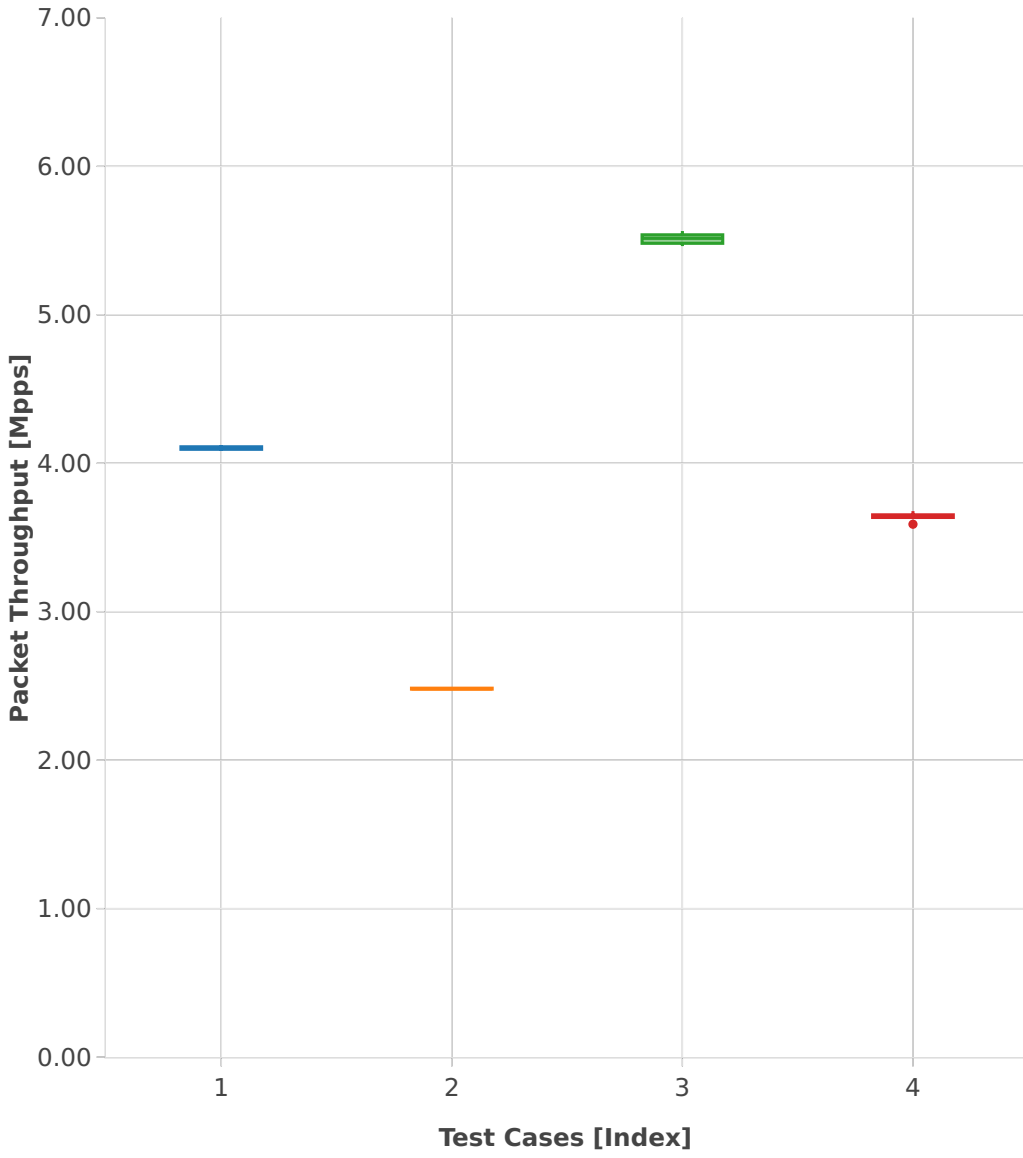

Throughput: ipsec-3n-hsw-xf710-64b-2t2c-sw-ndr

- 1. (10 runs) ethip4ipsecbasetnsw-ip4base-int-aes-gcm
- 2. (10 runs) ethip4ipsecbasetnsw-ip4base-int-cbc-sha1
- 3. (10 runs) ethip4ipsecbasetnsw-ip4base-tnl-aes-gcm
- 4. (10 runs) ethip4ipsecbasetnsw-ip4base-tnl-cbc-sha1