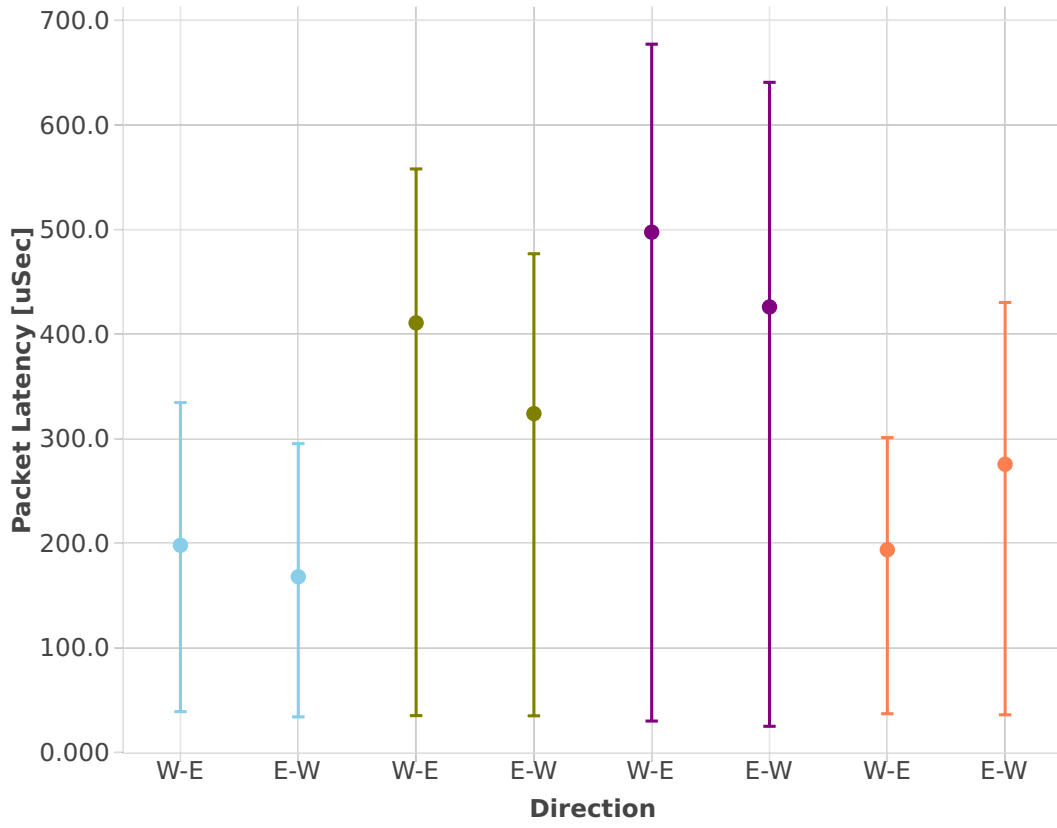

### Latency: ipsec-3n-hsw-xf710-64b-2t2c-sw-ndr

- ethip4ipsecbasetnls-w-ip4base-tnl-aes-gcm
- ethip4ipsecbasetnls-w-ip4base-tnl-cbc-sha1
- ethip4ipsecbasetnls-w-ip4base-int-cbc-sha1
- ethip4ipsecbasetnls-w-ip4base-int-aes-gcm