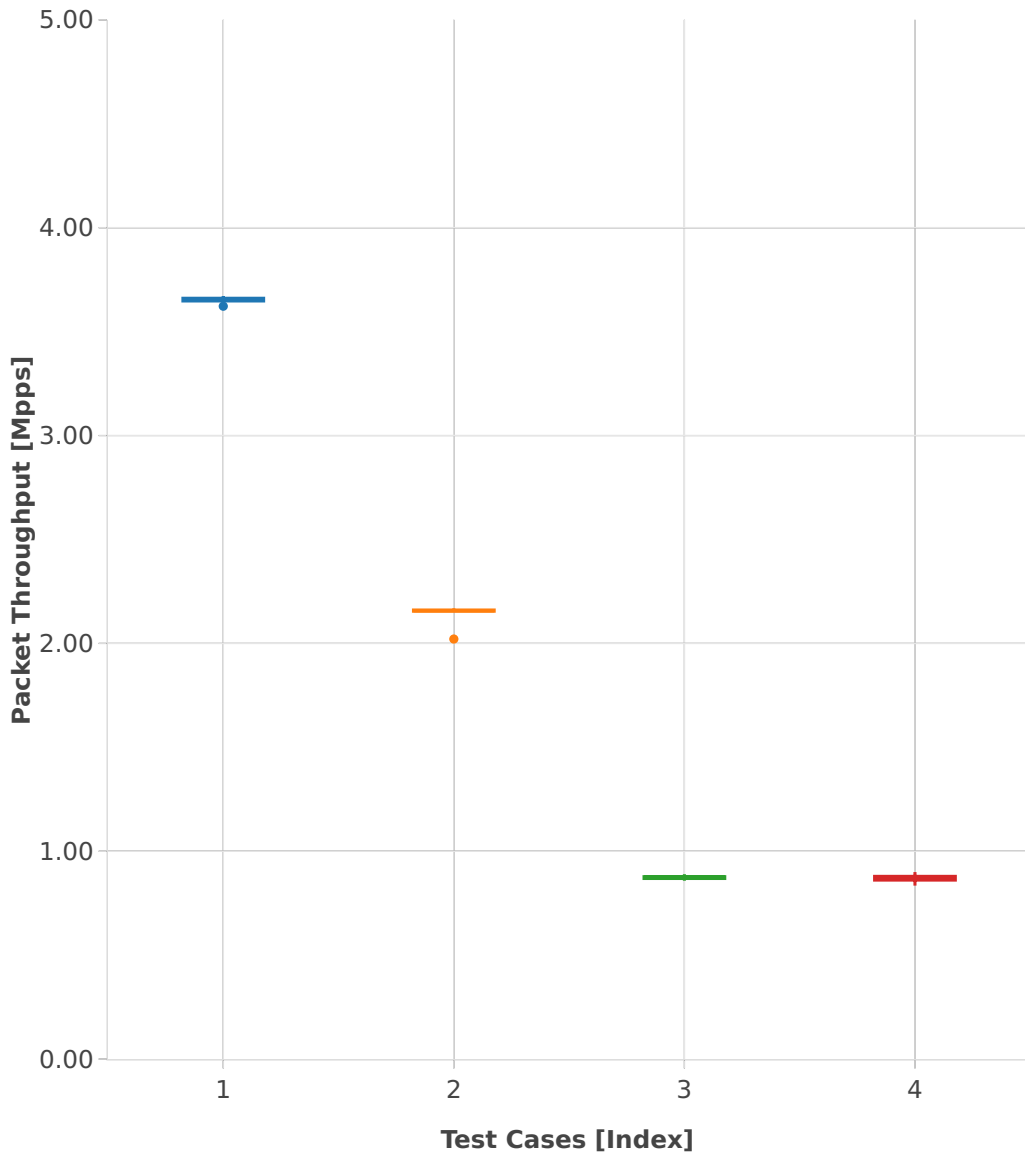

Throughput: ipsec-3n-hsw-xl710-64b-2t2c-scale-pdr

- 1. (09 runs) ethip4ipsecscale1000tnl-ip4base-int-aes-gcm
- 2. (09 runs) ethip4ipsecscale1000tnl-ip4base-int-cbc-sha1
- 3. (10 runs) ethip4ipsecscale1000tnl-ip4base-tnl-aes-gcm
- 4. (09 runs) ethip4ipsecscale1000tnl-ip4base-tnl-cbc-sha1