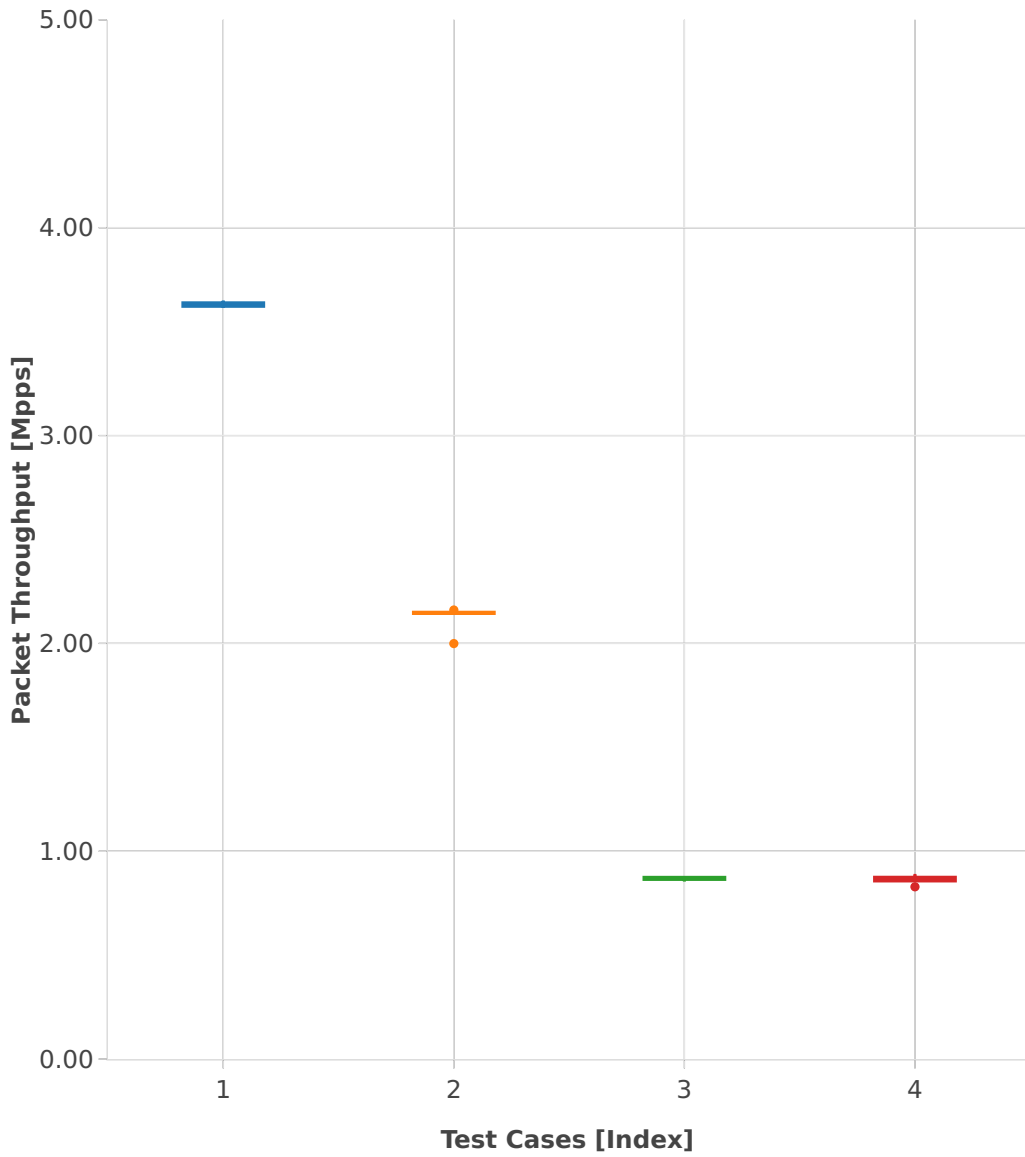

# Throughput: ipsec-3n-hsw-xl710-64b-2t2c-scale-ndr

- 1. (09 runs) ethip4ipsecscale1000tnl-ip4base-int-aes-gcm
- 2. (09 runs) ethip4ipsecscale1000tnl-ip4base-int-cbc-sha1
- 3. (10 runs) ethip4ipsecscale1000tnl-ip4base-tnl-aes-gcm
- 4. (09 runs) ethip4ipsecscale1000tnl-ip4base-tnl-cbc-sha1