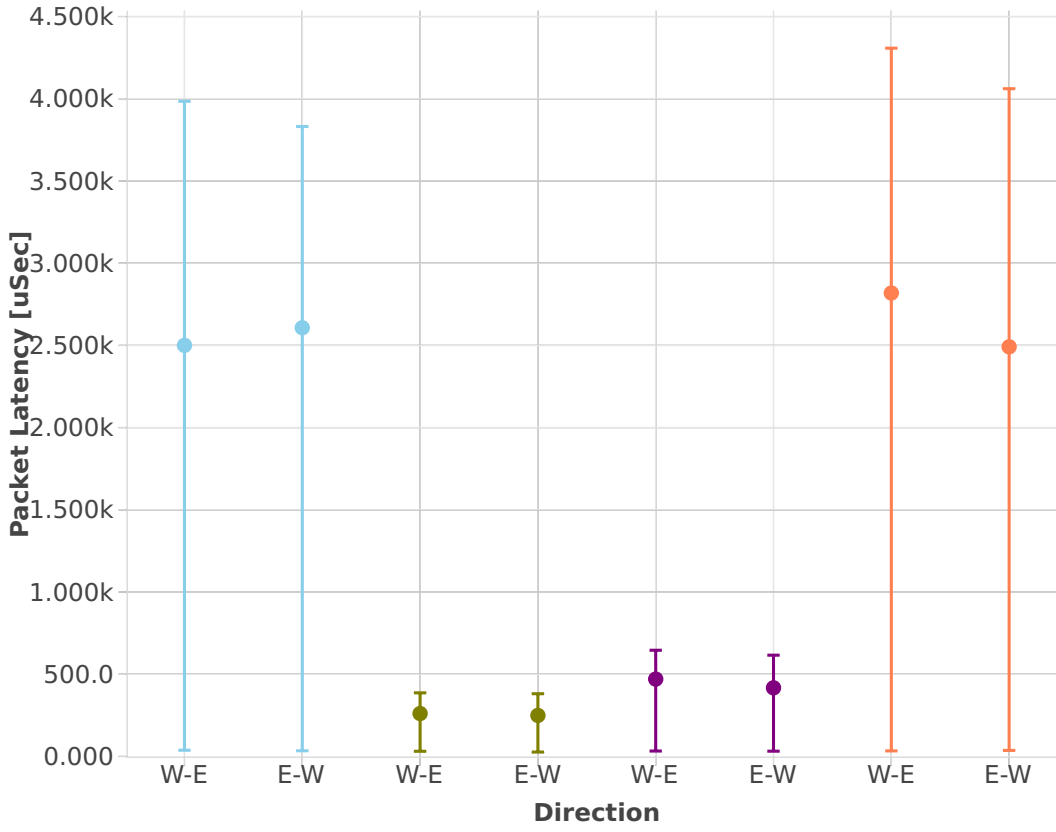

Latency: ipsec-3n-hsw-xf710-64b-2t2c-scale-ndr

- ethip4ipsecscale1000tnl-ip4base-tnl-aes-gcm
- ethip4ipsecscale1000tnl-ip4base-int-aes-gcm
- ethip4ipsecscale1000tnl-ip4base-int-cbc-sha1
- ethip4ipsecscale1000tnl-ip4base-tnl-cbc-sha1