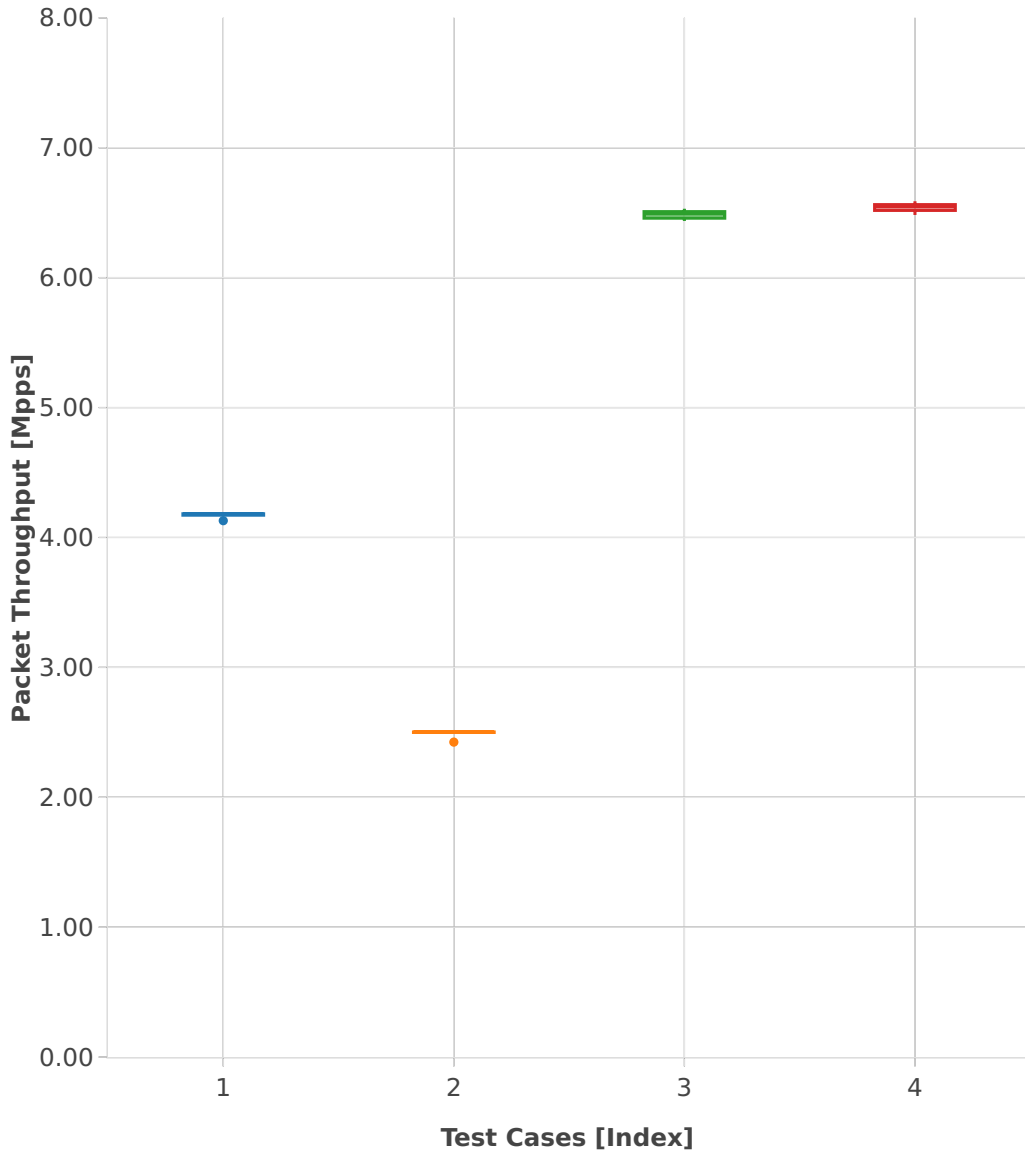

Throughput: ipsec-3n-hsw-xf710-64b-2t2c-base-pdr

- 1. (09 runs) ethip4ipsecbasetnl-ip4base-int-aes-gcm
- 2. (10 runs) ethip4ipsecbasetnl-ip4base-int-cbc-sha1
- 3. (09 runs) ethip4ipsecbasetnl-ip4base-tnl-aes-gcm
- 4. (09 runs) ethip4ipsecbasetnl-ip4base-tnl-cbc-sha1