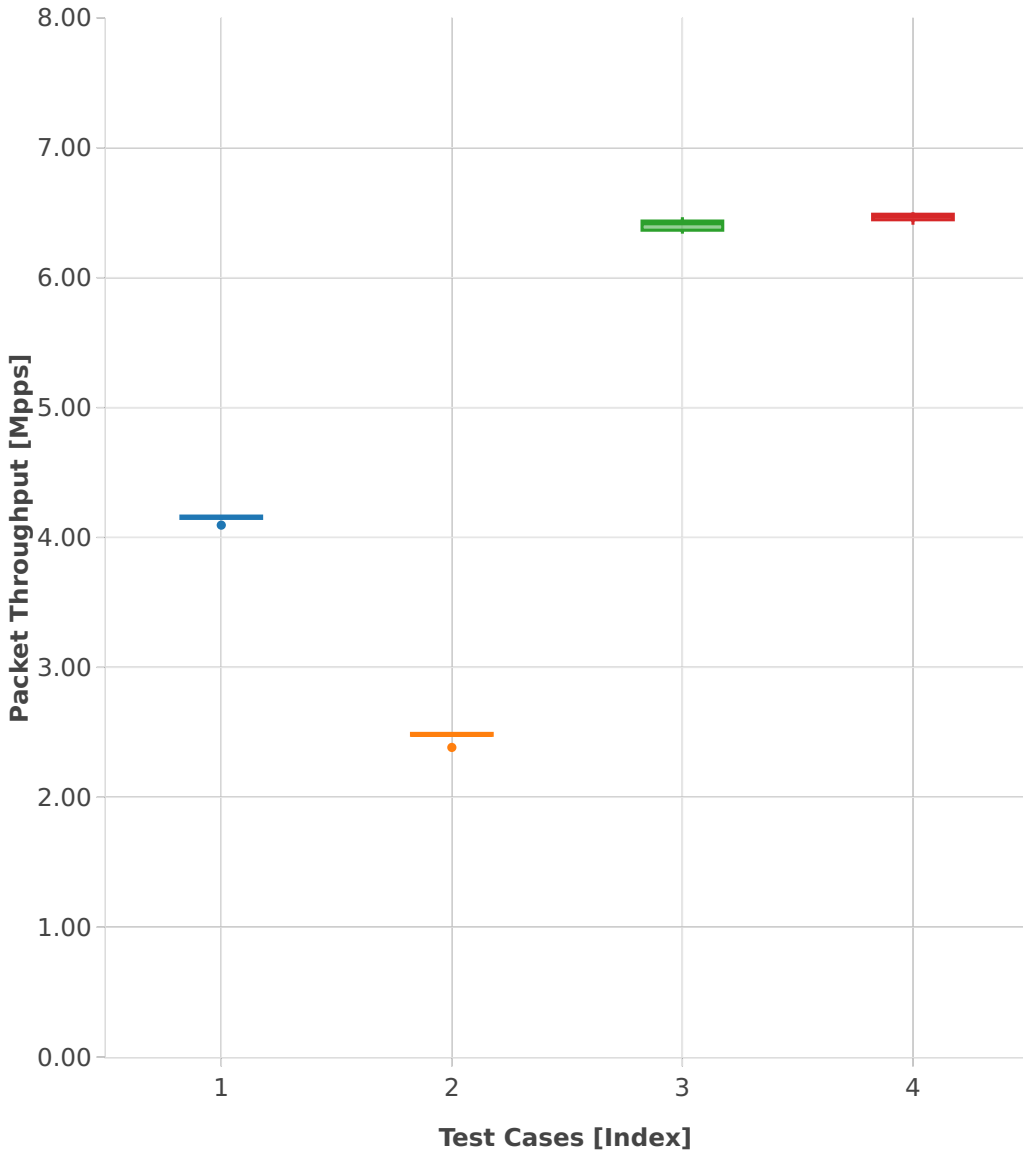

Throughput: ipsec-3n-hsw-xf710-64b-2t2c-base-ndr

- 1. (09 runs) ethip4ipsecbasetnl-ip4base-int-aes-gcm
- 2. (10 runs) ethip4ipsecbasetnl-ip4base-int-cbc-sha1
- 3. (09 runs) ethip4ipsecbasetnl-ip4base-tnl-aes-gcm
- 4. (09 runs) ethip4ipsecbasetnl-ip4base-tnl-cbc-sha1