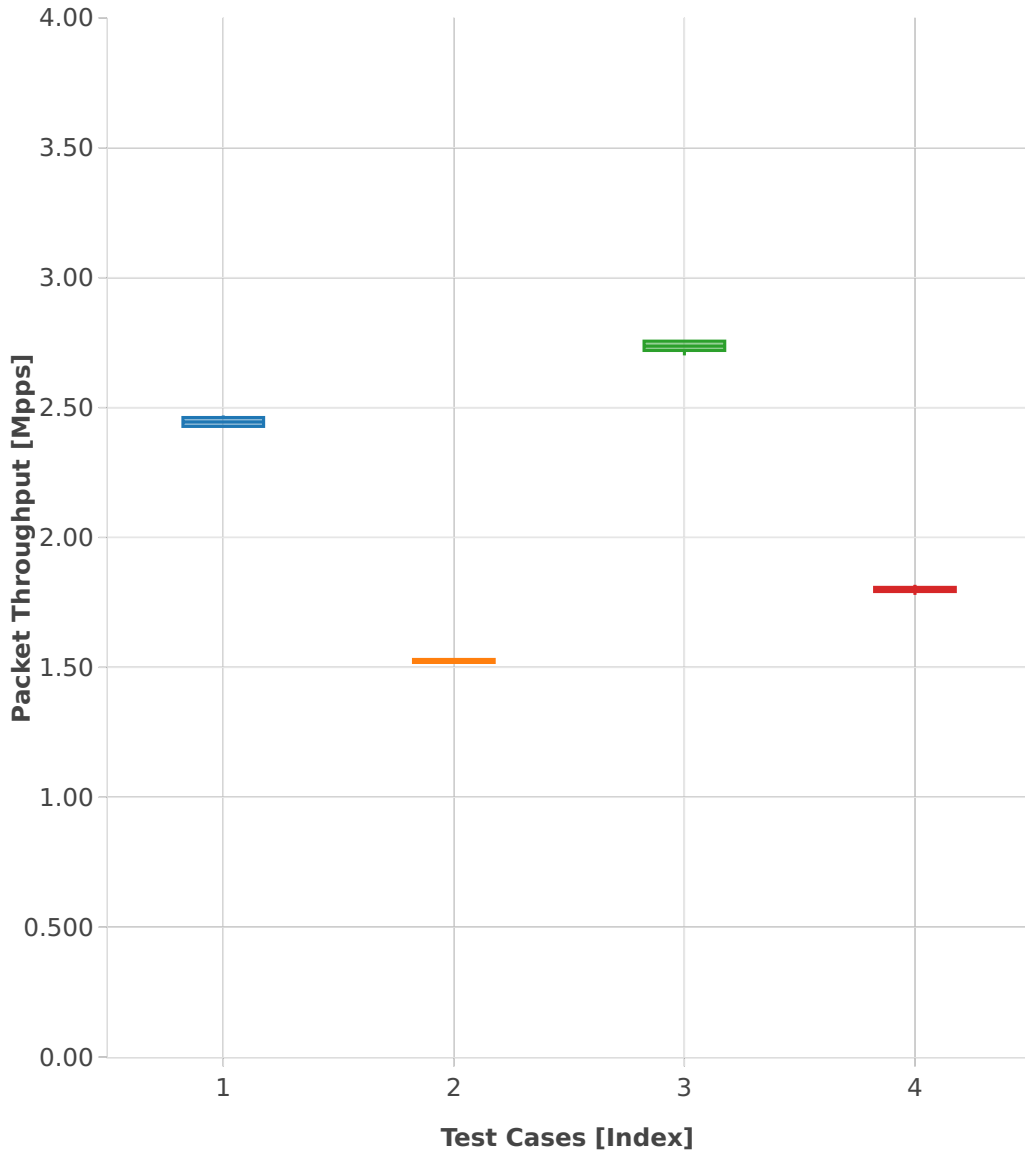

Throughput: ipsec-3n-hsw-xf710-64b-1t1c-sw-pdr

- 1. (10 runs) ethip4ipsecbasetnsw-ip4base-int-aes-gcm
- 2. (10 runs) ethip4ipsecbasetnsw-ip4base-int-cbc-sha1
- 3. (10 runs) ethip4ipsecbasetnsw-ip4base-tnl-aes-gcm
- 4. (10 runs) ethip4ipsecbasetnsw-ip4base-tnl-cbc-sha1