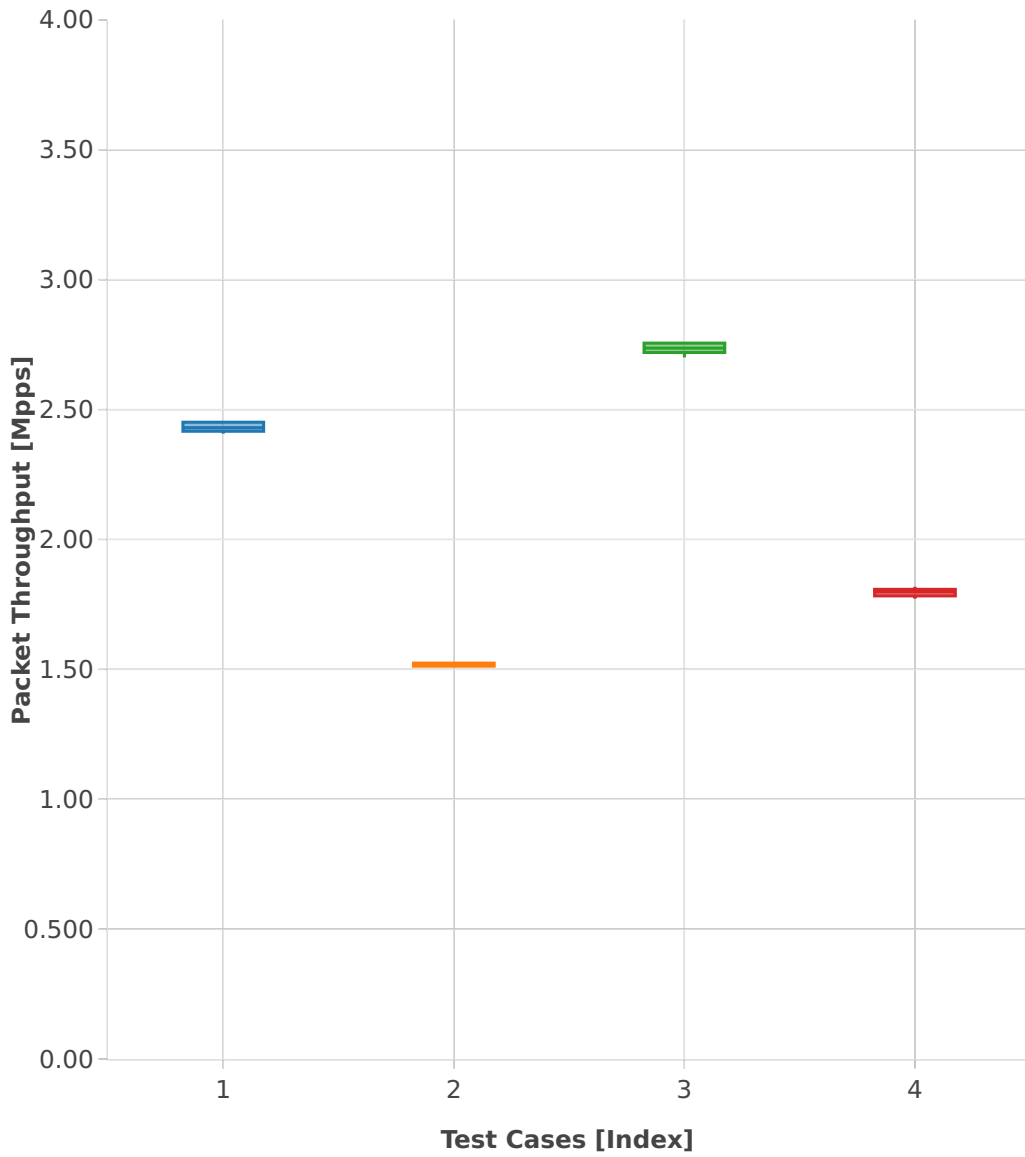

Throughput: ipsec-3n-hsw-xf710-64b-1t1c-sw-ndr

- 1. (10 runs) ethip4ipsecbasetnsw-ip4base-int-aes-gcm
- 2. (10 runs) ethip4ipsecbasetnsw-ip4base-int-cbc-sha1
- 3. (10 runs) ethip4ipsecbasetnsw-ip4base-tnl-aes-gcm
- 4. (10 runs) ethip4ipsecbasetnsw-ip4base-tnl-cbc-sha1