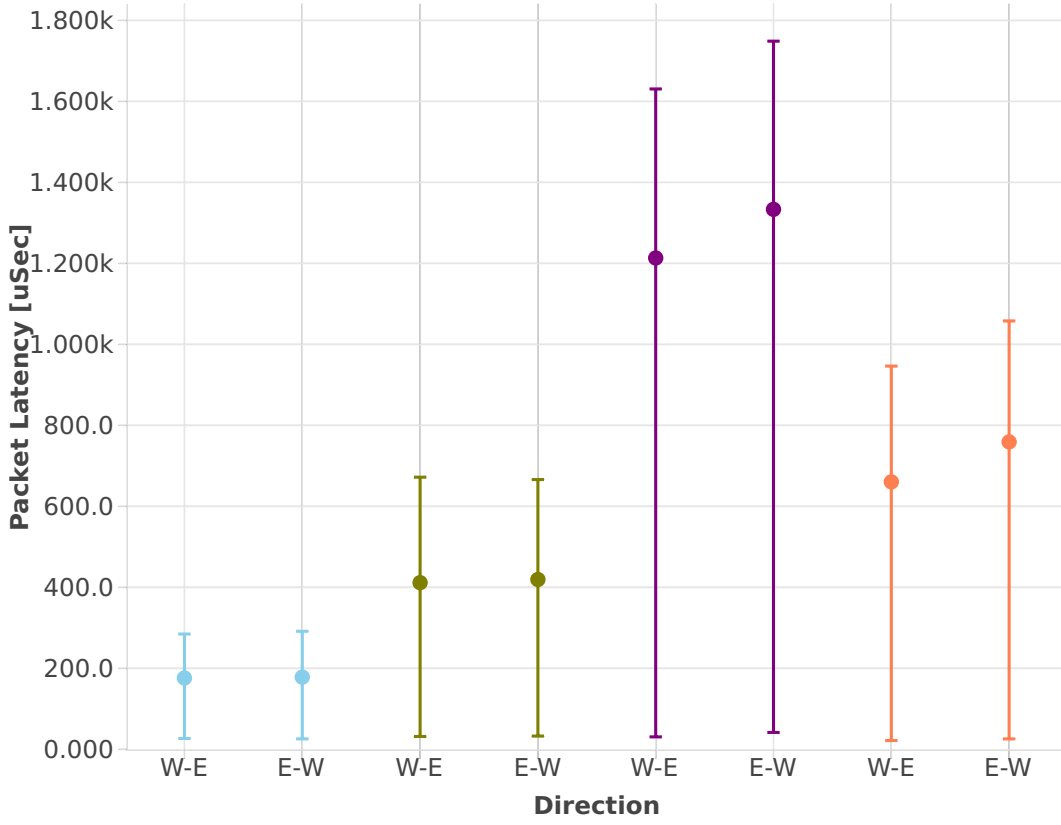

Latency: ipsec-3n-hsw-xf710-64b-1t1c-sw-ndr

- ethip4ipsecbasetnls-w-ip4base-tnl-aes-gcm
- ethip4ipsecbasetnls-w-ip4base-tnl-cbc-sha1
- ethip4ipsecbasetnls-w-ip4base-int-cbc-sha1
- ethip4ipsecbasetnls-w-ip4base-int-aes-gcm