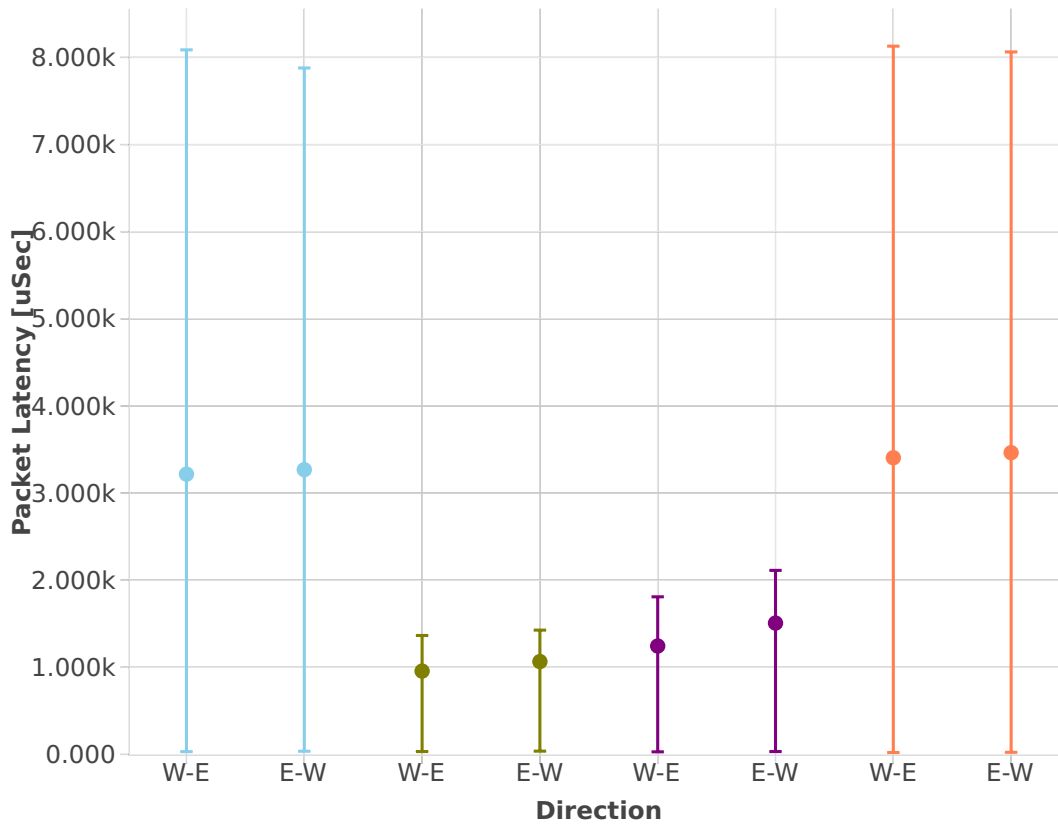

Latency: ipsec-3n-hsw-xf710-64b-1t1c-scale-ndr

- ethip4ipsecscale1000tnl-ip4base-tnl-aes-gcm
- ethip4ipsecscale1000tnl-ip4base-int-aes-gcm
- ethip4ipsecscale1000tnl-ip4base-int-cbc-sha1
- ethip4ipsecscale1000tnl-ip4base-tnl-cbc-sha1