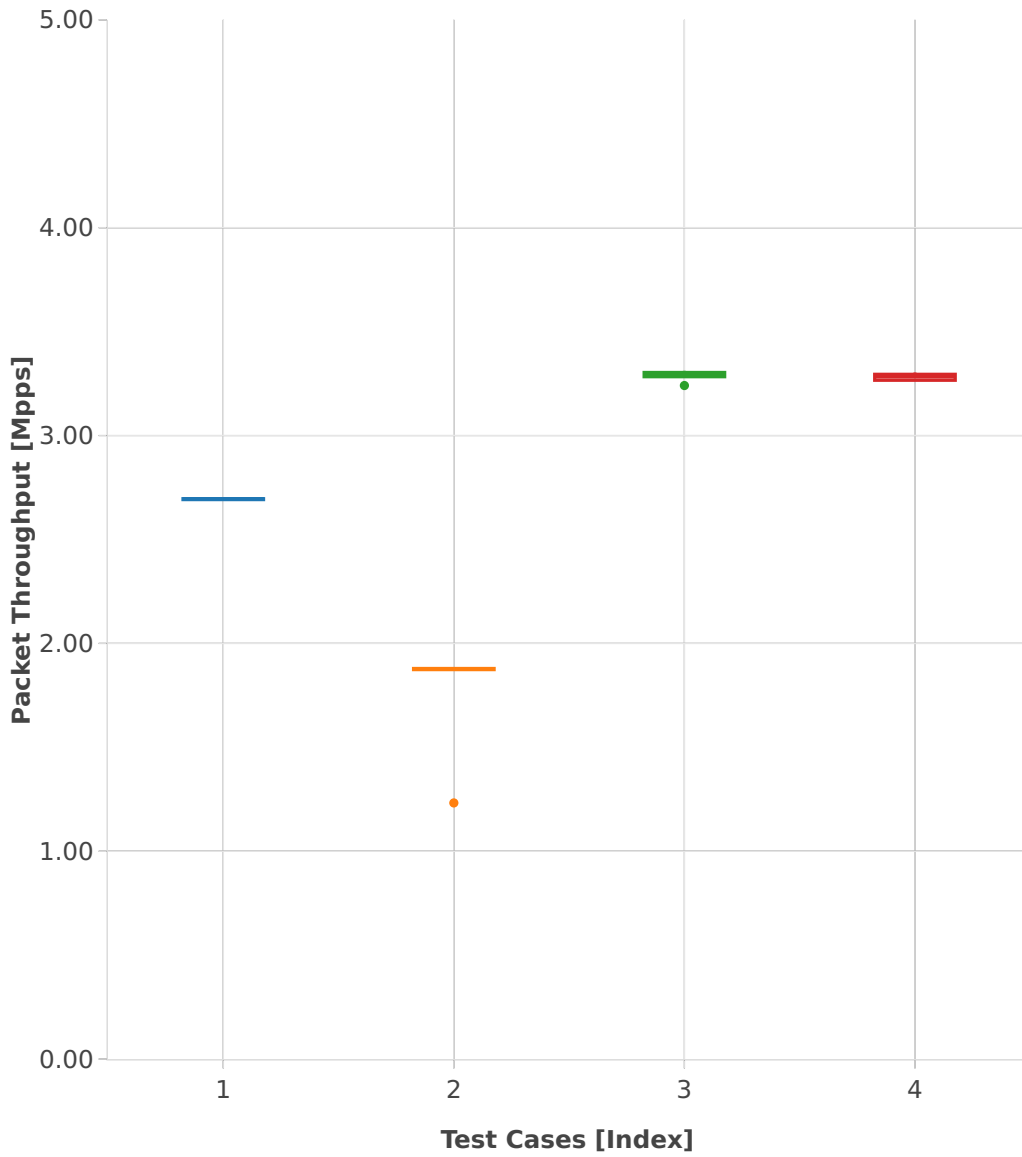

Throughput: ipsec-3n-hsw-xf710-64b-1t1c-base-pdr

- 1. (09 runs) ethip4ipsecbasetnl-ip4base-int-aes-gcm
- 2. (10 runs) ethip4ipsecbasetnl-ip4base-int-cbc-sha1
- 3. (09 runs) ethip4ipsecbasetnl-ip4base-tnl-aes-gcm
- 4. (09 runs) ethip4ipsecbasetnl-ip4base-tnl-cbc-sha1