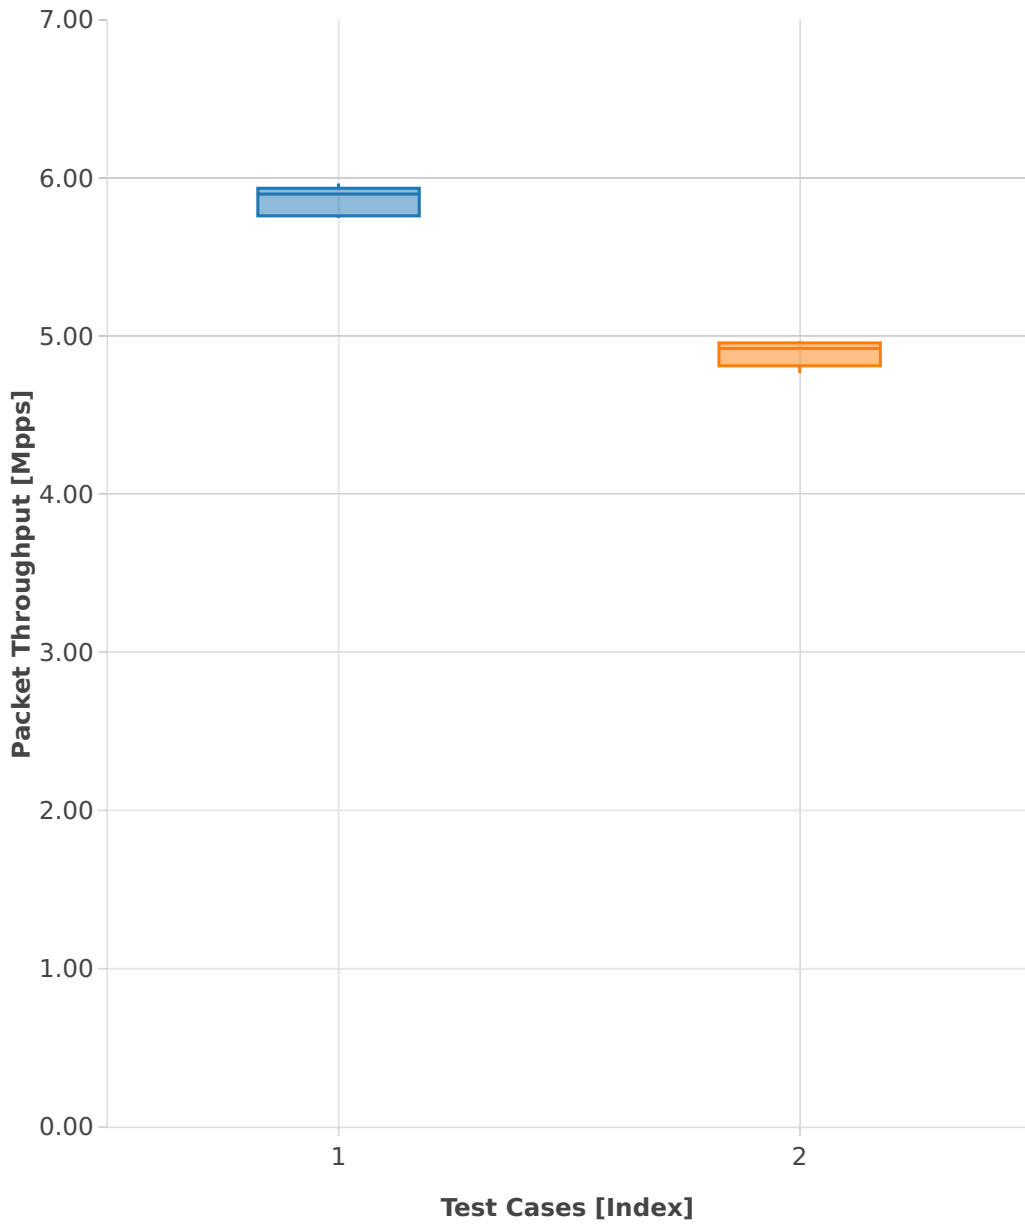

### Throughput: ip6tun-3n-hsw-x520-78b-1t1c-base-pdr

- 1. (10 runs) ethip6lispip4-ip6base
- 2. (10 runs) ethip6lispip6-ip6base