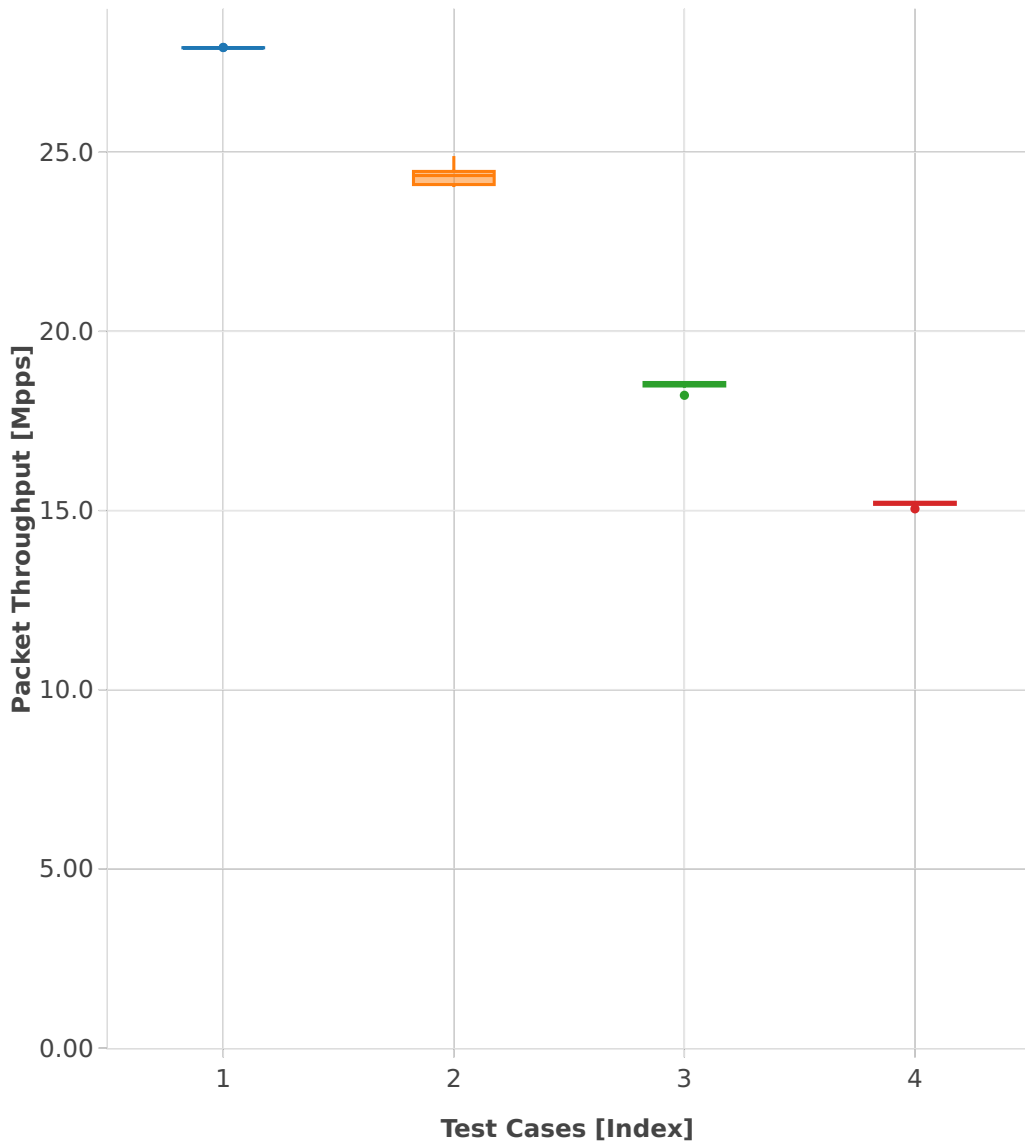

Throughput: ip6-3n-skx-xxv710-78b-4t2c-base_and_scale-pdr

- 1. (10 runs) ethip6-ip6base
- 2. (10 runs) ethip6-ip6scale20k
- 3. (10 runs) ethip6-ip6scale200k
- 4. (10 runs) ethip6-ip6scale2m