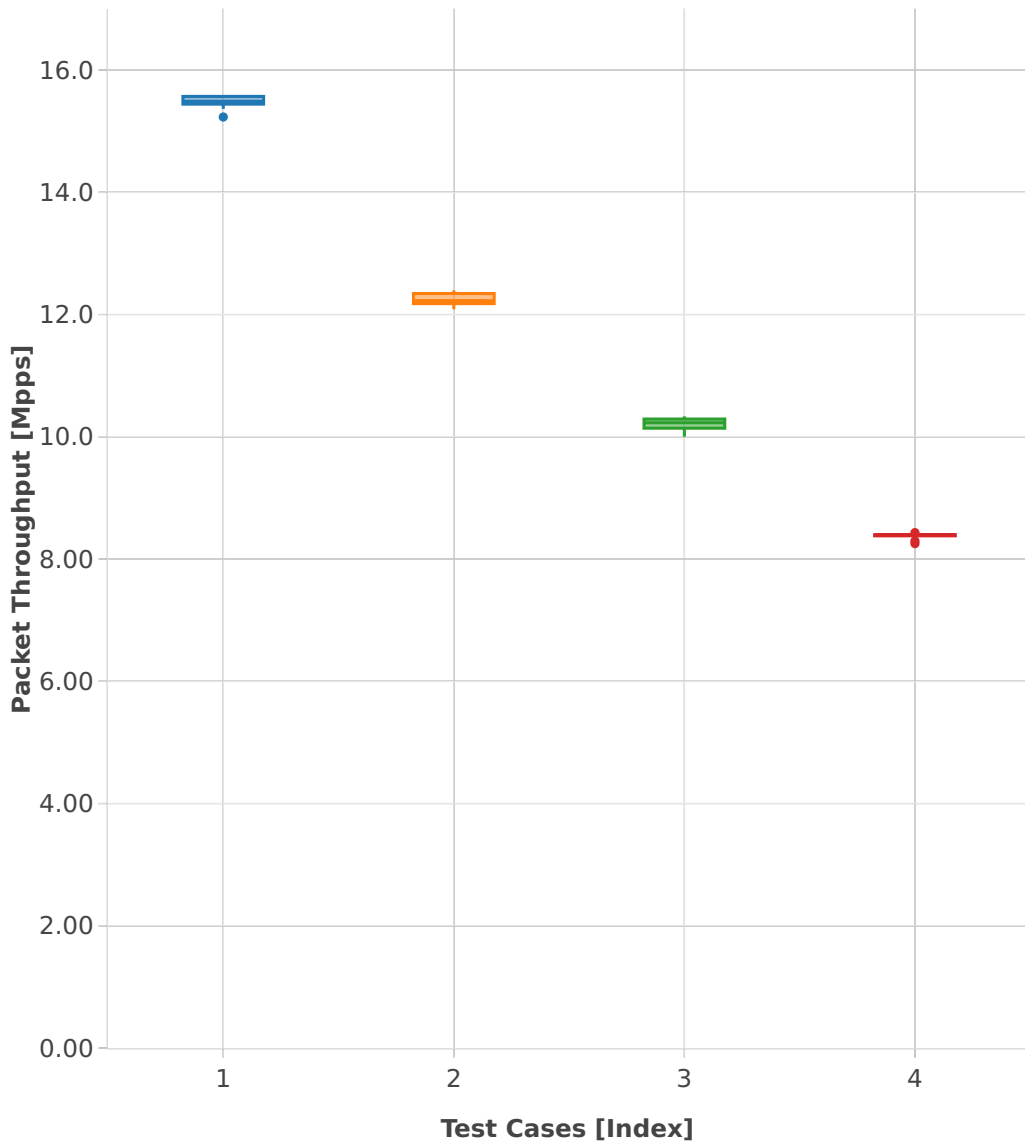

Throughput: ip6-3n-skx-xxv710-78b-2t1c-base_and_scale-pdr

- 1. (10 runs) ethip6-ip6base
- 2. (10 runs) ethip6-ip6scale20k
- 3. (10 runs) ethip6-ip6scale200k
- 4. (10 runs) ethip6-ip6scale2m