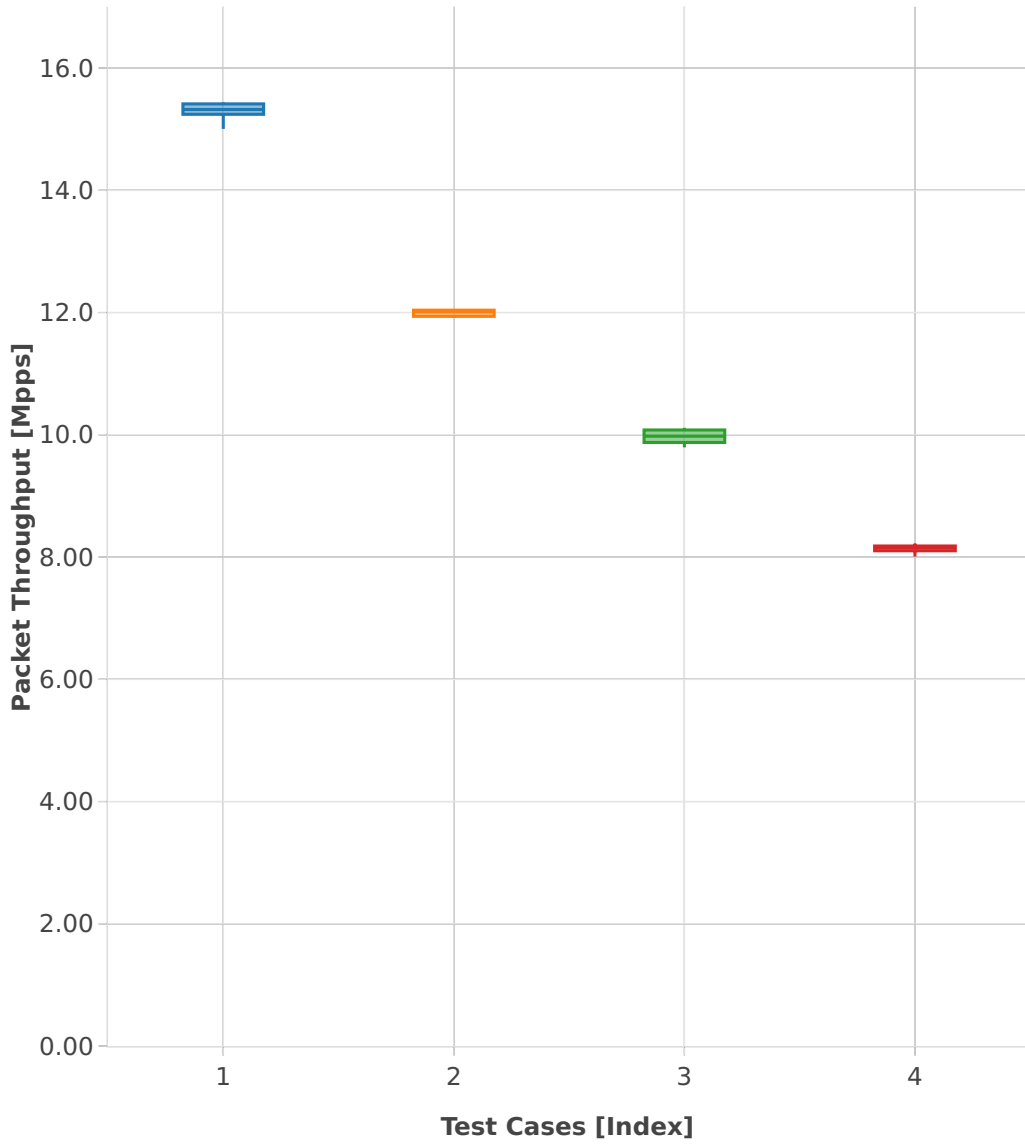

Throughput: ip6-3n-skx-xxv710-78b-2t1c-base_and_scale-ndr

- 1. (10 runs) ethip6-ip6base
- 2. (10 runs) ethip6-ip6scale20k
- 3. (10 runs) ethip6-ip6scale200k
- 4. (10 runs) ethip6-ip6scale2m