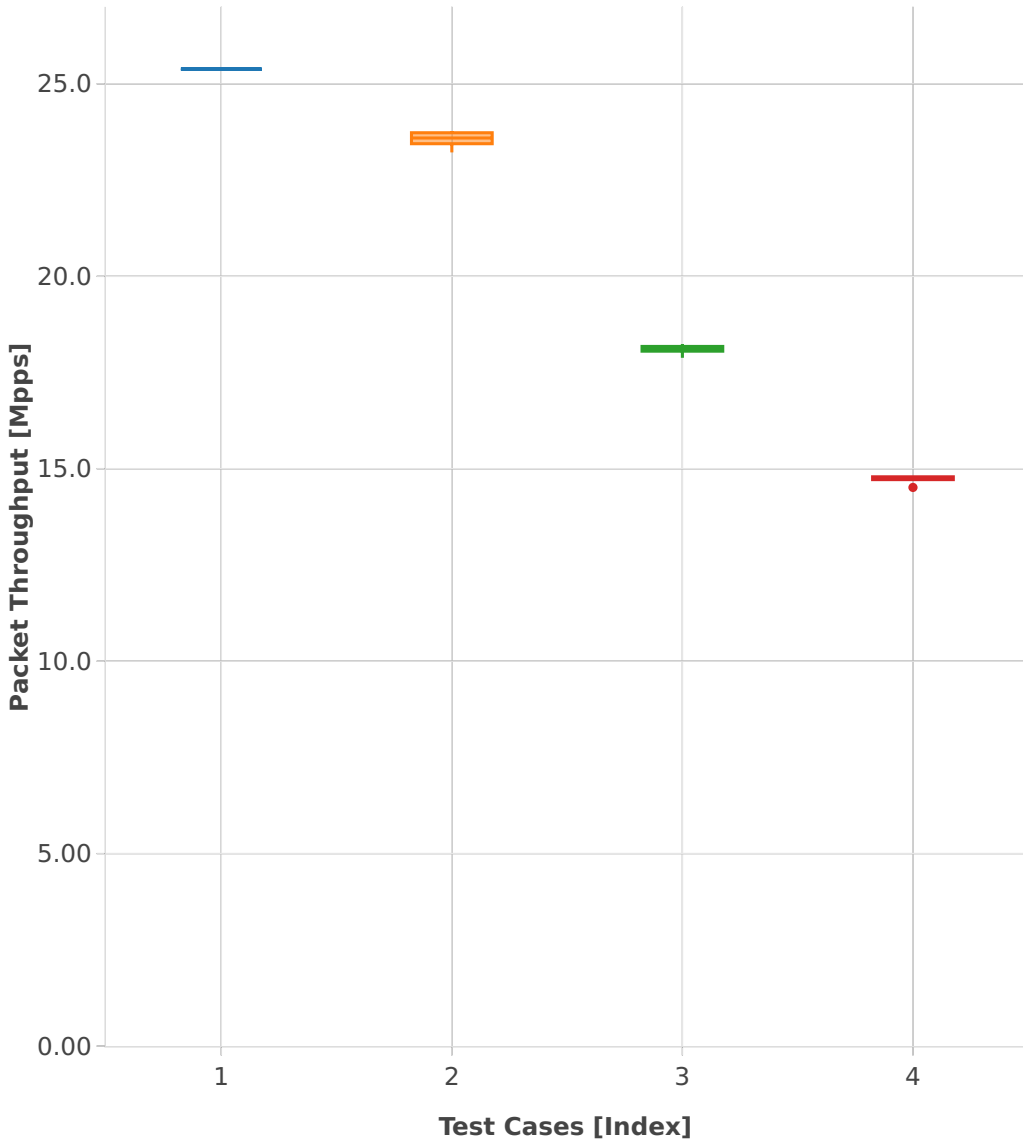

Throughput: ip6-3n-skx-x710-78b-4t2c-base_and_scale-ndr

- 1. (10 runs) ethip6-ip6base
- 2. (10 runs) ethip6-ip6scale20k
- 3. (10 runs) ethip6-ip6scale200k
- 4. (10 runs) ethip6-ip6scale2m