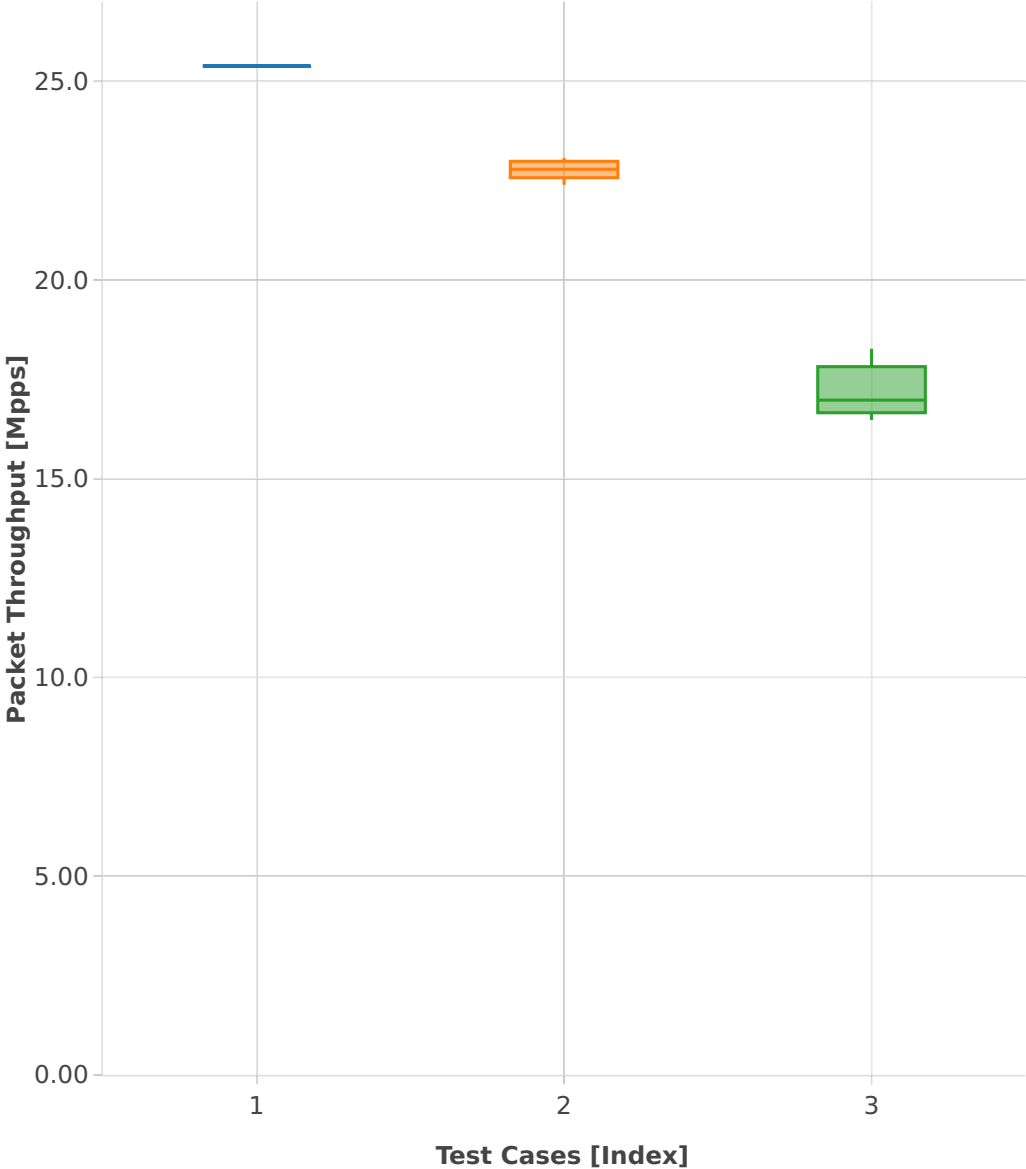

**Throughput: ip6-3n-skx-x710-78b-4t2c-base\_and\_features-ndr**

- 1. (10 runs) ethip6-ip6base
- 2. (10 runs) ethip6-ip6base-copwhlbase
- 3. (10 runs) ethip6-ip6base-iaclbase