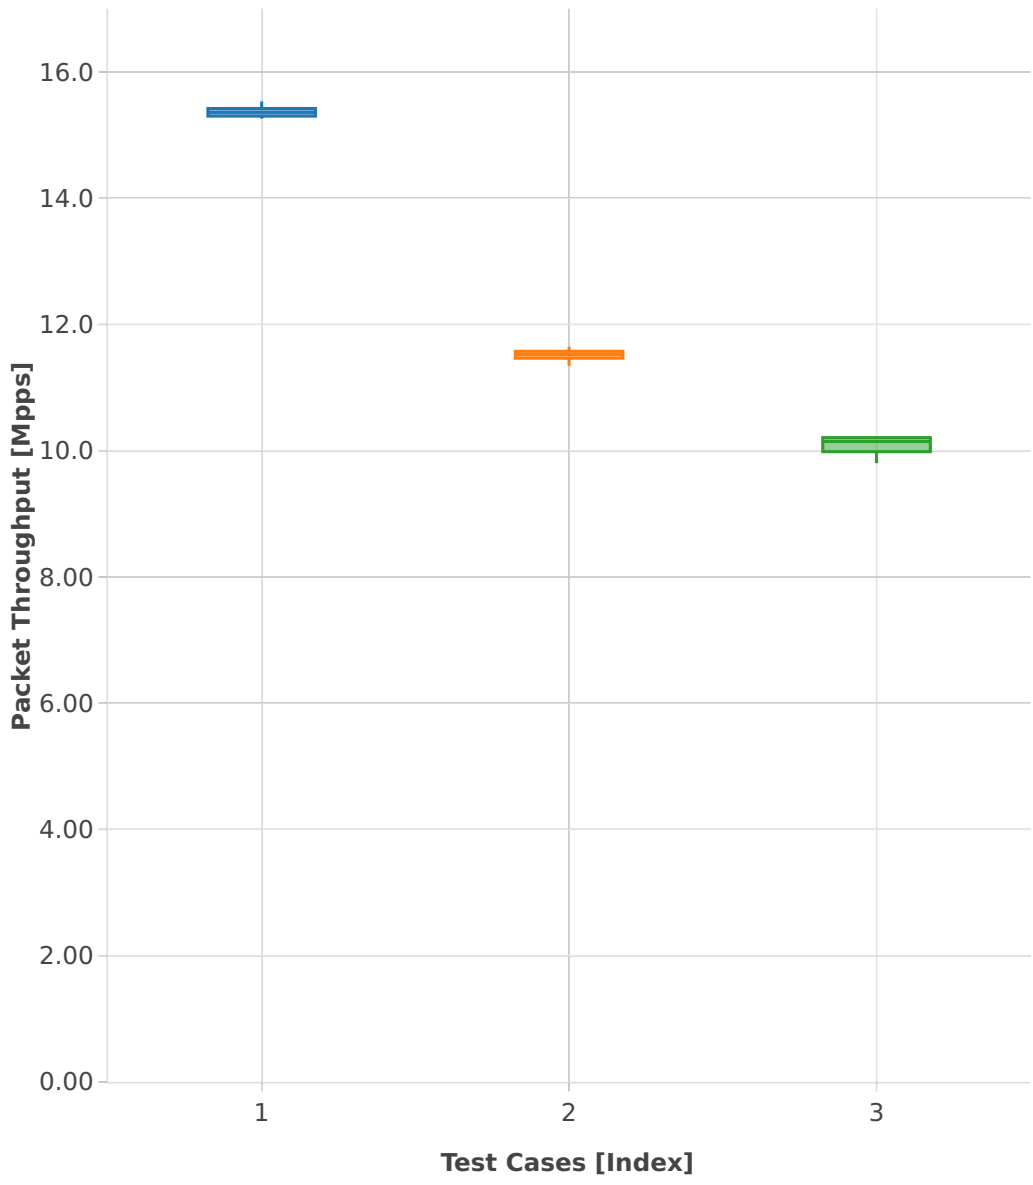

# Throughput: ip6-3n-skx-x710-78b-2t1c-base\_and\_features-pdr

- 1. (10 runs) ethip6-ip6base
- 2. (10 runs) ethip6-ip6base-copwhlbase
- 3. (10 runs) ethip6-ip6base-iaclbase