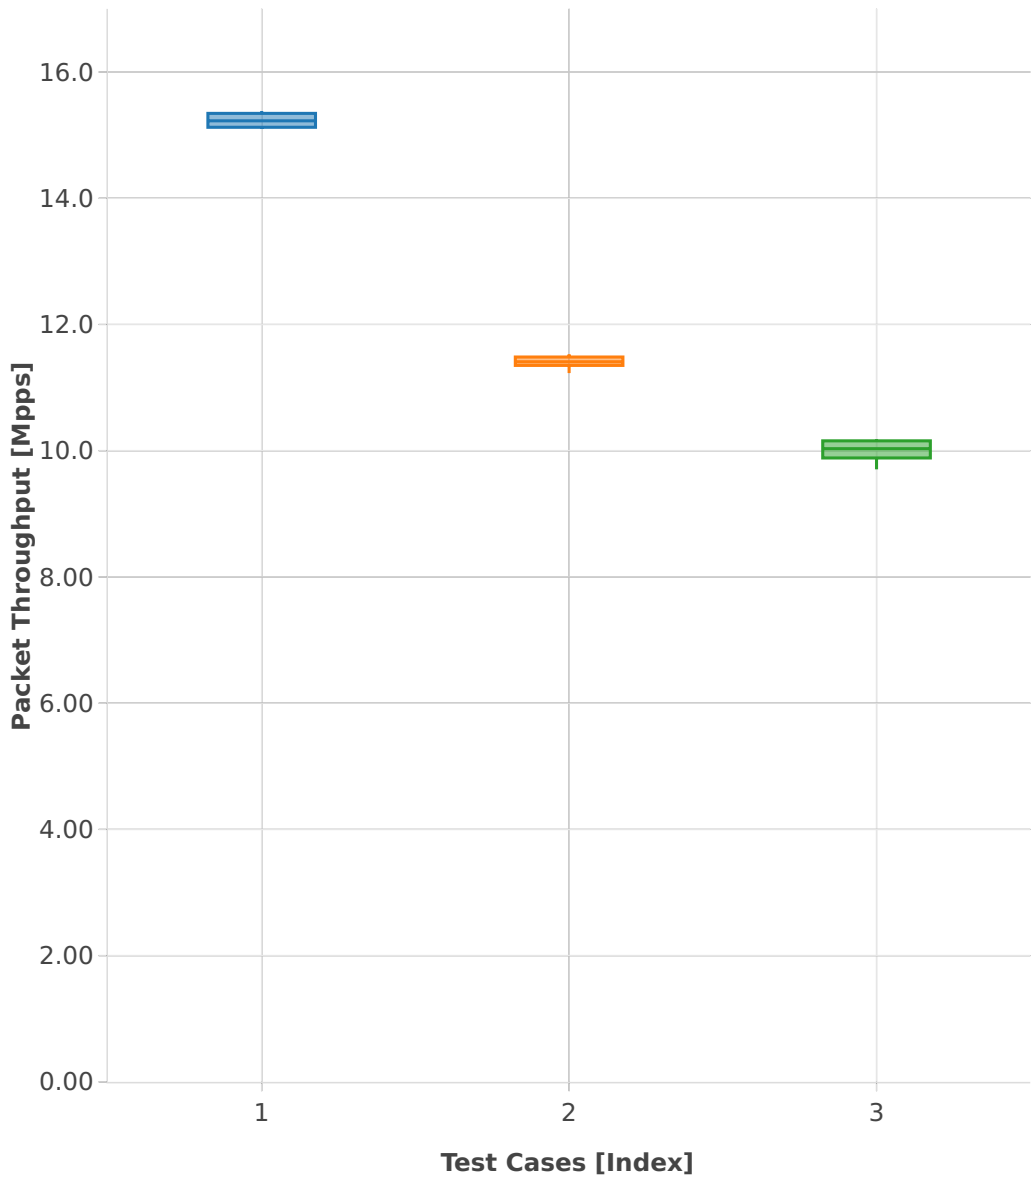

Throughput: ip6-3n-skx-x710-78b-2t1c-base_and_features-ndr

- 1. (10 runs) ethip6-ip6base
- 2. (10 runs) ethip6-ip6base-copwhlbase
- 3. (10 runs) ethip6-ip6base-iaclbase