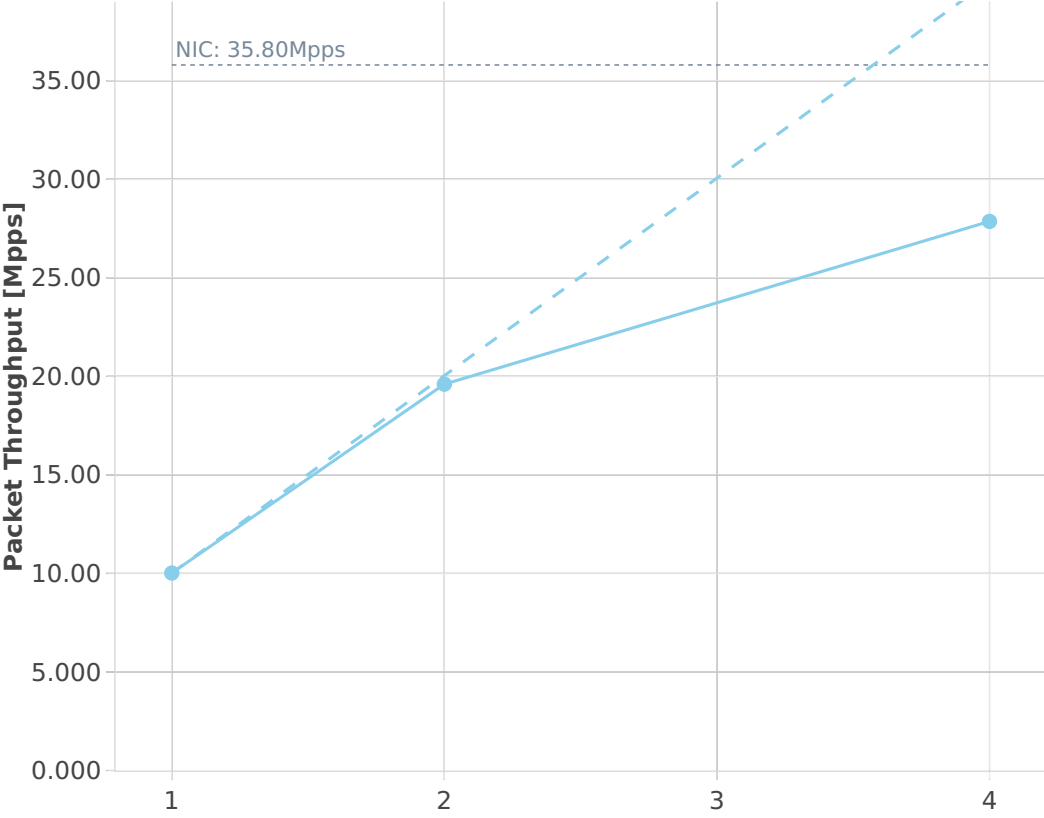

Speedup Multi-core: ip6-3n-hsw-xl710-78b-base-ndr

--- Perfect — Measured ... Limit
● ethip6-ip6base