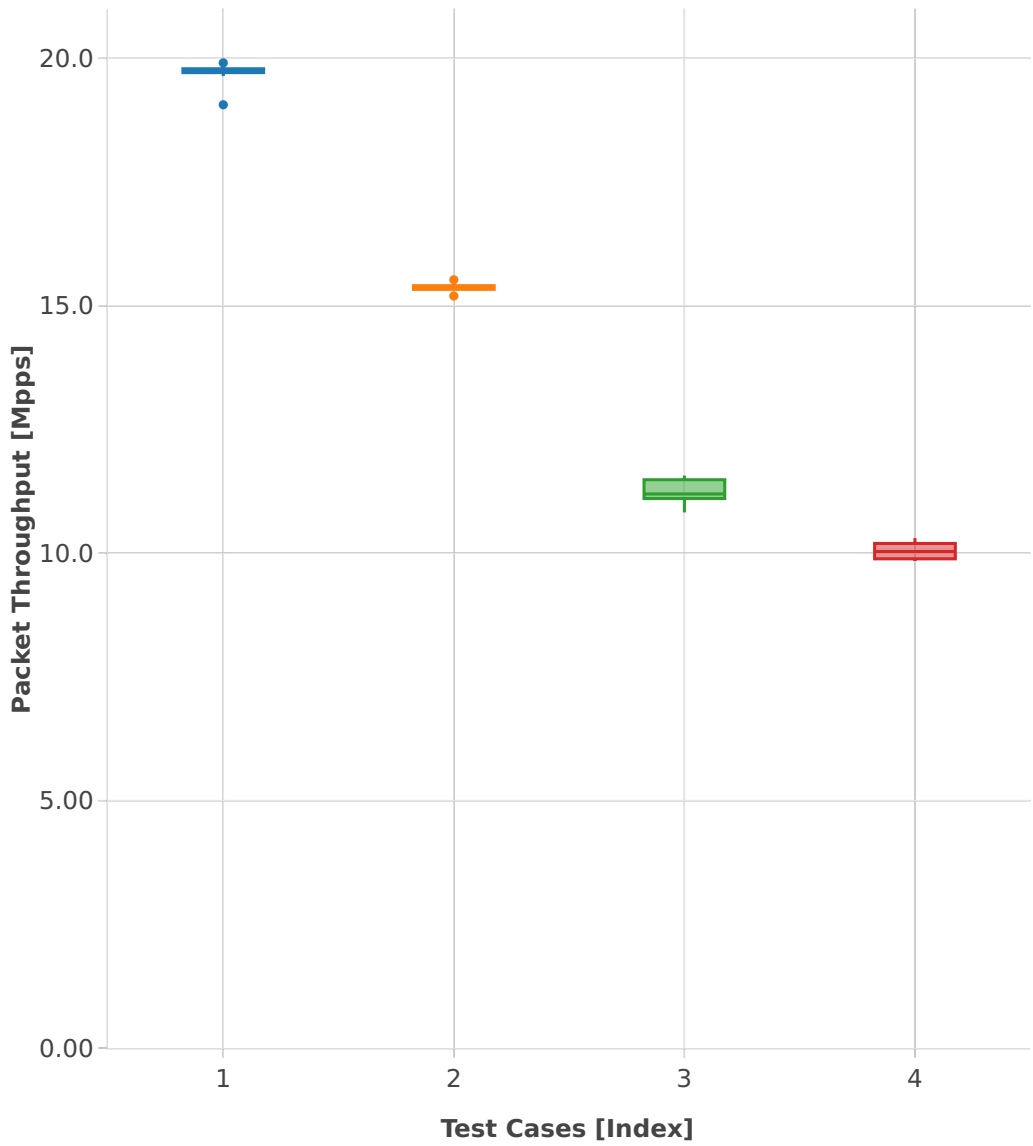

Throughput: ip6-3n-hsw-x710-78b-2t2c-base_and_scale-pdr

- 1. (10 runs) ethip6-ip6base
- 2. (10 runs) ethip6-ip6scale20k
- 3. (10 runs) ethip6-ip6scale200k
- 4. (10 runs) ethip6-ip6scale2m