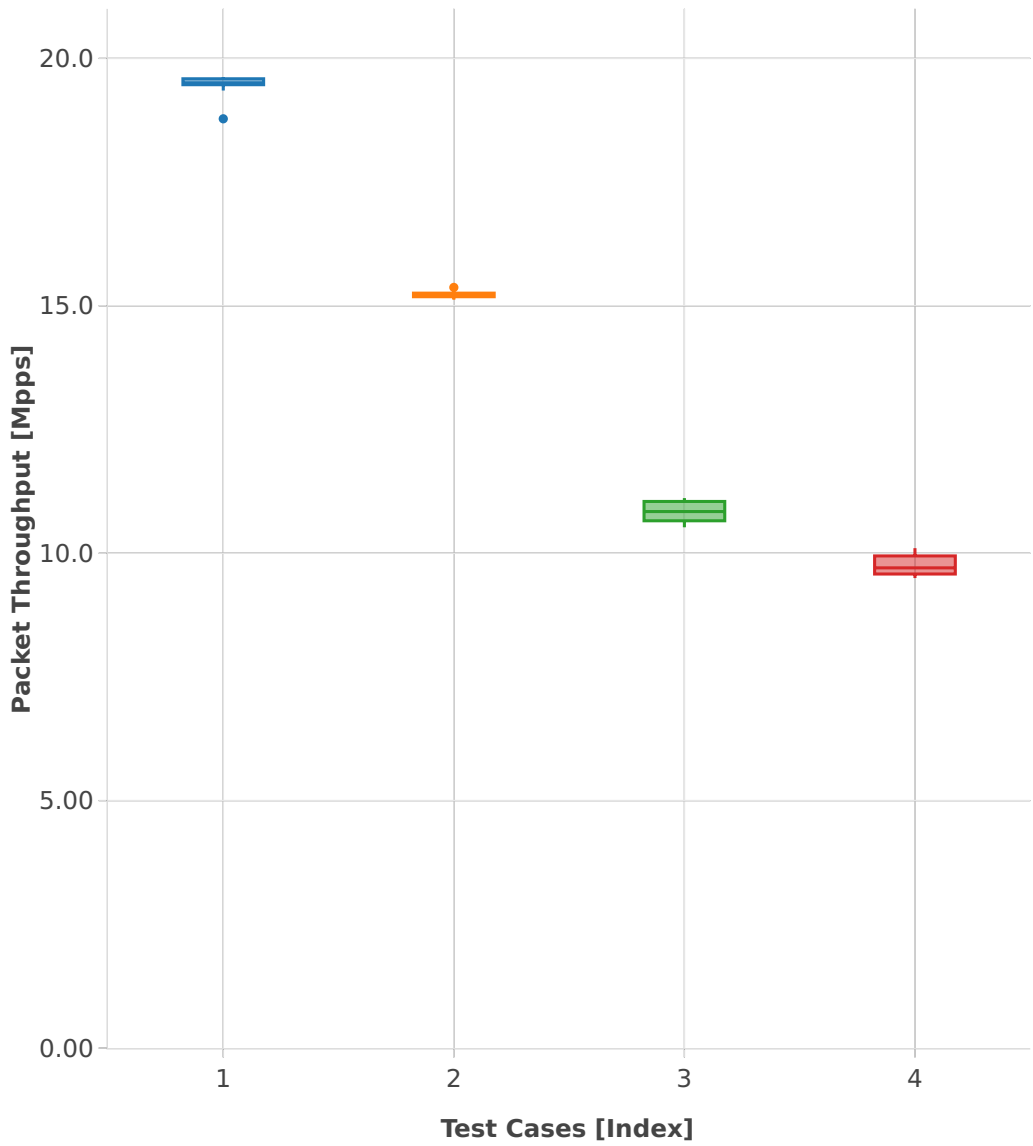

Throughput: ip6-3n-hsw-x710-78b-2t2c-base_and_scale-ndr

- 1. (10 runs) ethip6-ip6base
- 2. (10 runs) ethip6-ip6scale20k
- 3. (10 runs) ethip6-ip6scale200k
- 4. (10 runs) ethip6-ip6scale2m