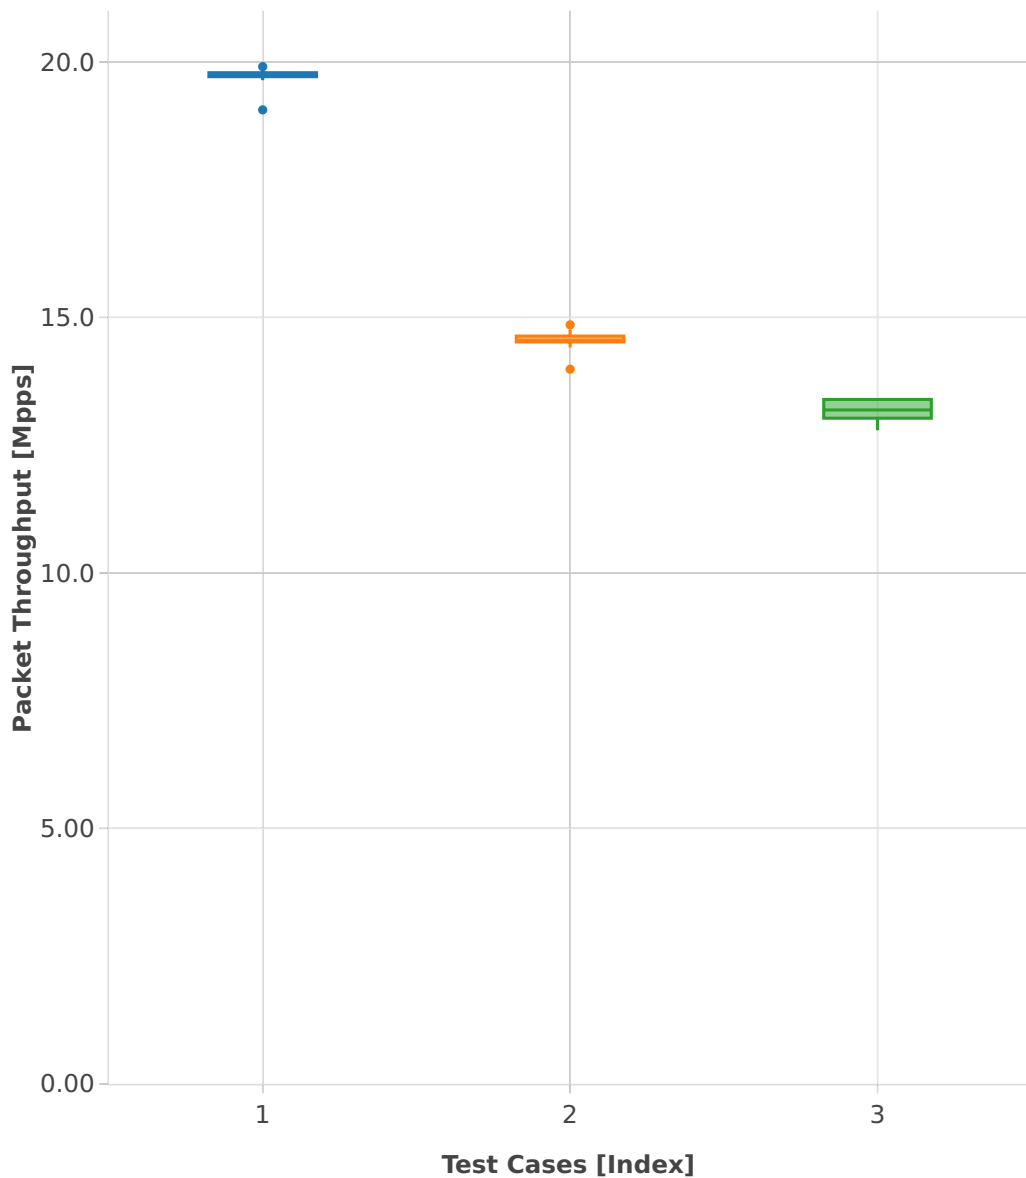

Throughput: ip6-3n-hsw-x710-78b-2t2c-base_and_features-pdr

- 1. (10 runs) ethip6-ip6base
- 2. (10 runs) ethip6-ip6base-copwhlbase
- 3. (10 runs) ethip6-ip6base-iaclbase