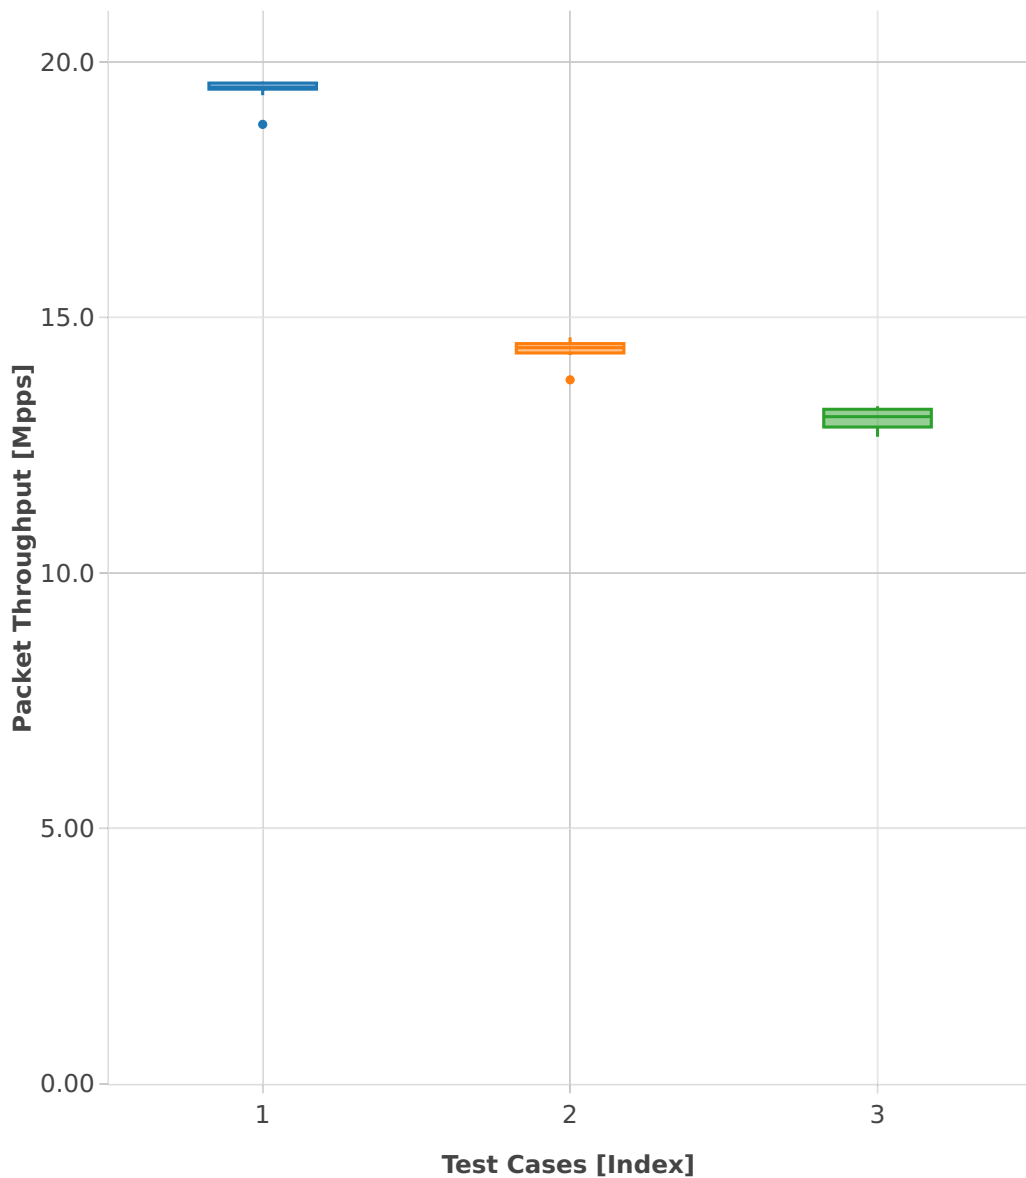

Throughput: ip6-3n-hsw-x710-78b-2t2c-base_and_features-ndr

- 1. (10 runs) ethip6-ip6base
- 2. (10 runs) ethip6-ip6base-copwhltlistbase
- 3. (10 runs) ethip6-ip6base-iacldstbase