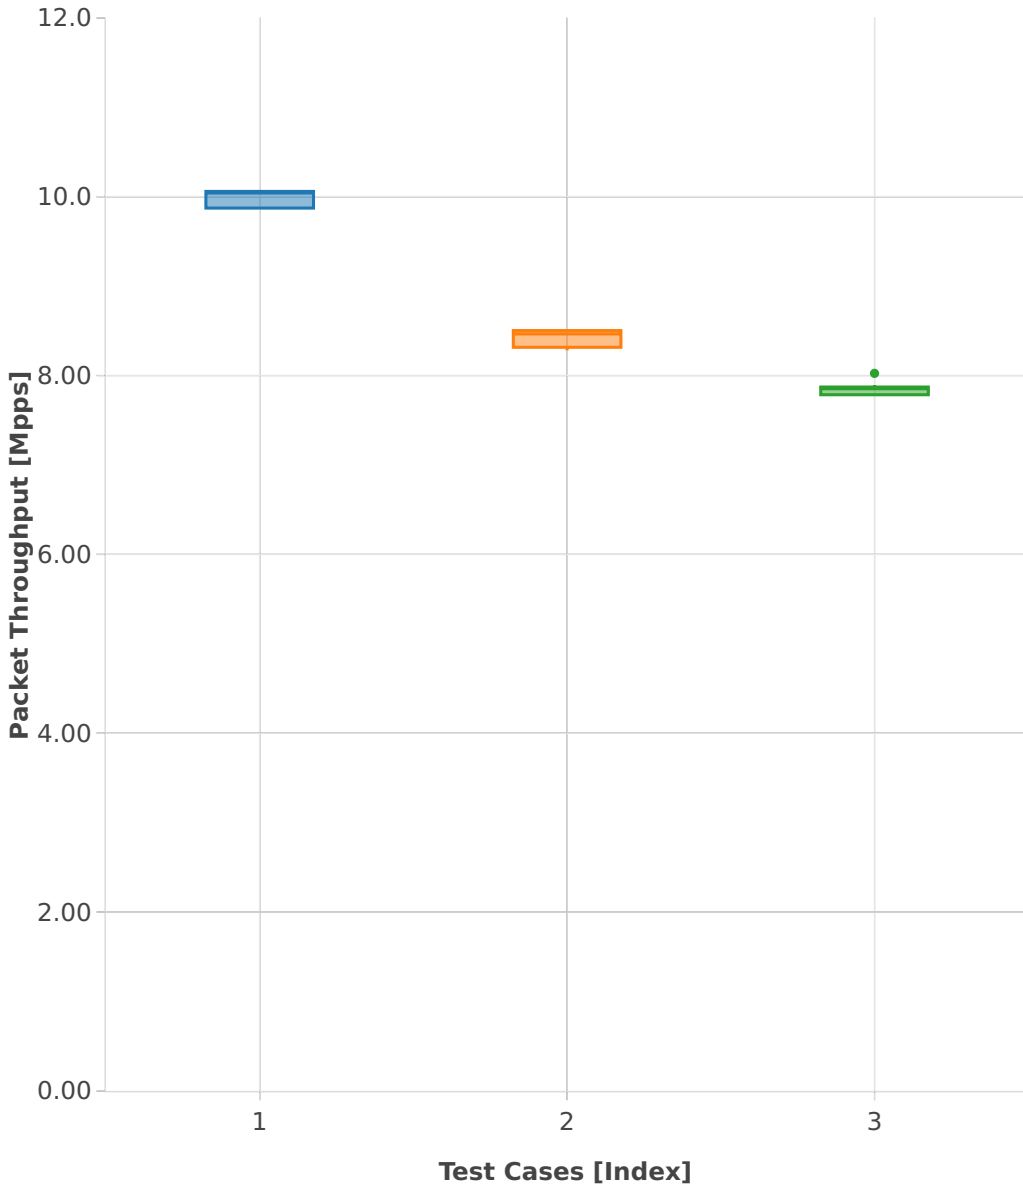

Throughput: ip6-3n-hsw-x710-78b-1t1c-base_and_features-pdr

- 1. (10 runs) ethip6-ip6base
- 2. (10 runs) ethip6-ip6base-copwhlbase
- 3. (10 runs) ethip6-ip6base-iaclbase