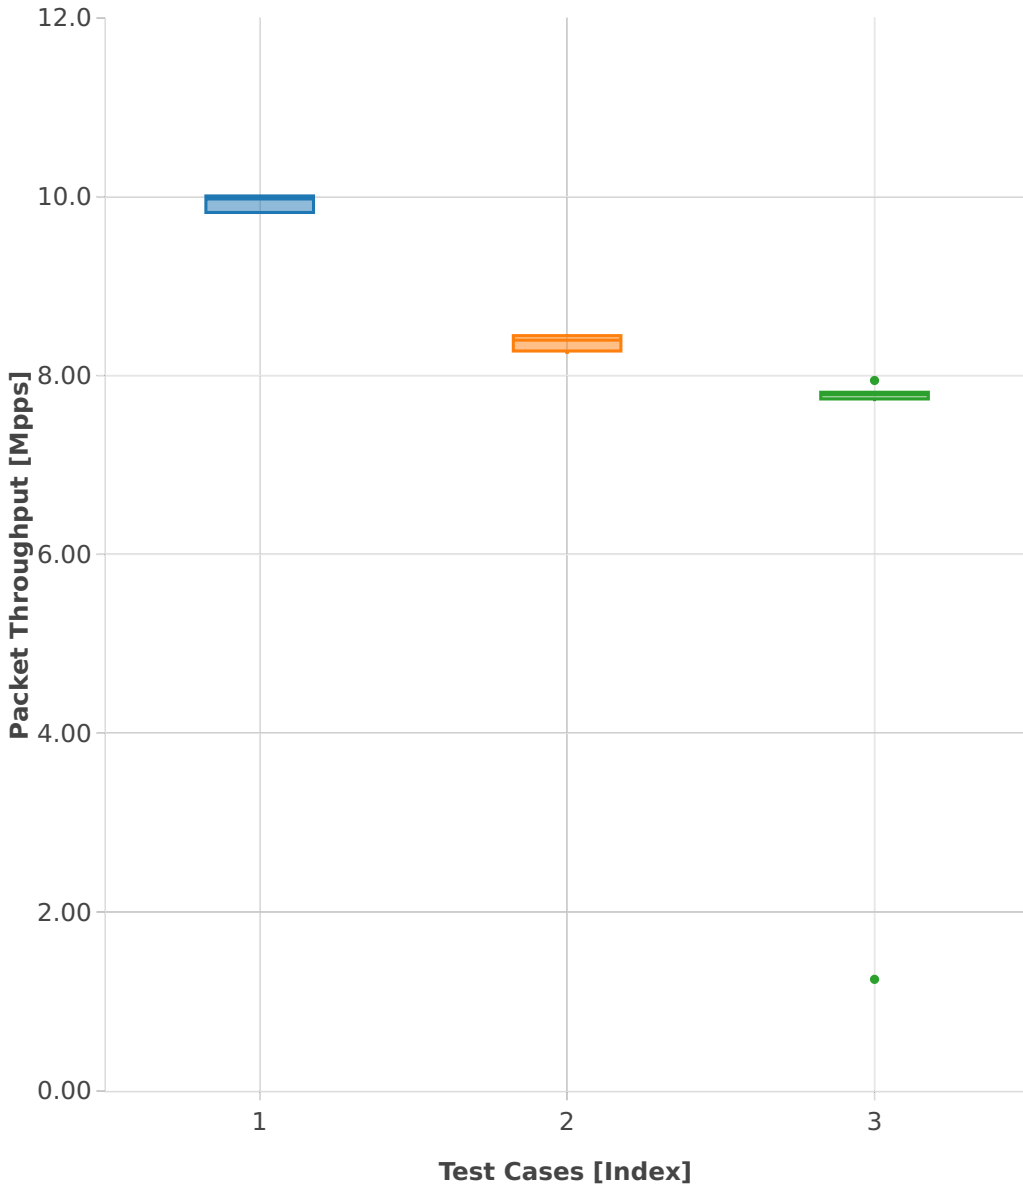

# Throughput: ip6-3n-hsw-x710-78b-1t1c-base\_and\_features-ndr

- 1. (10 runs) ethip6-ip6base
- 2. (10 runs) ethip6-ip6base-copwhlbase
- 3. (10 runs) ethip6-ip6base-iacldstbase