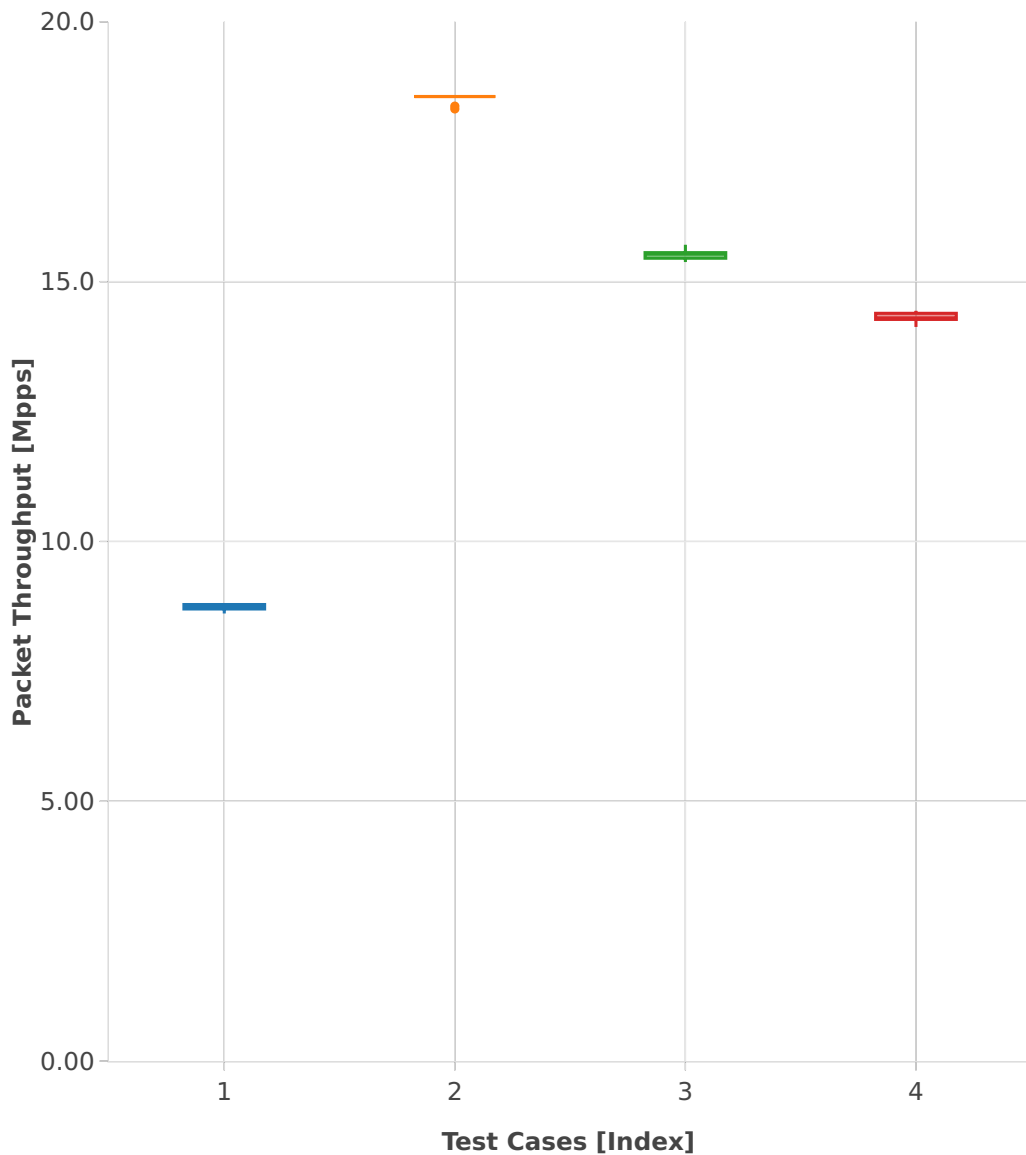

### Throughput: ip4tun-3n-skx-x710-64b-4t2c-base\_and\_scale-pdr

- 1. (10 runs) ethip4lispip4-ip4base
- 2. (10 runs) dot1q--ethip4vxlan-l2bdscale1l2bd1vlan1vxlan
- 3. (10 runs) dot1q--ethip4vxlan-l2bdscale10l2bd10vlan10vxlan
- 4. (10 runs) dot1q--ethip4vxlan-l2bdscale100l2bd100vlan100vxlan