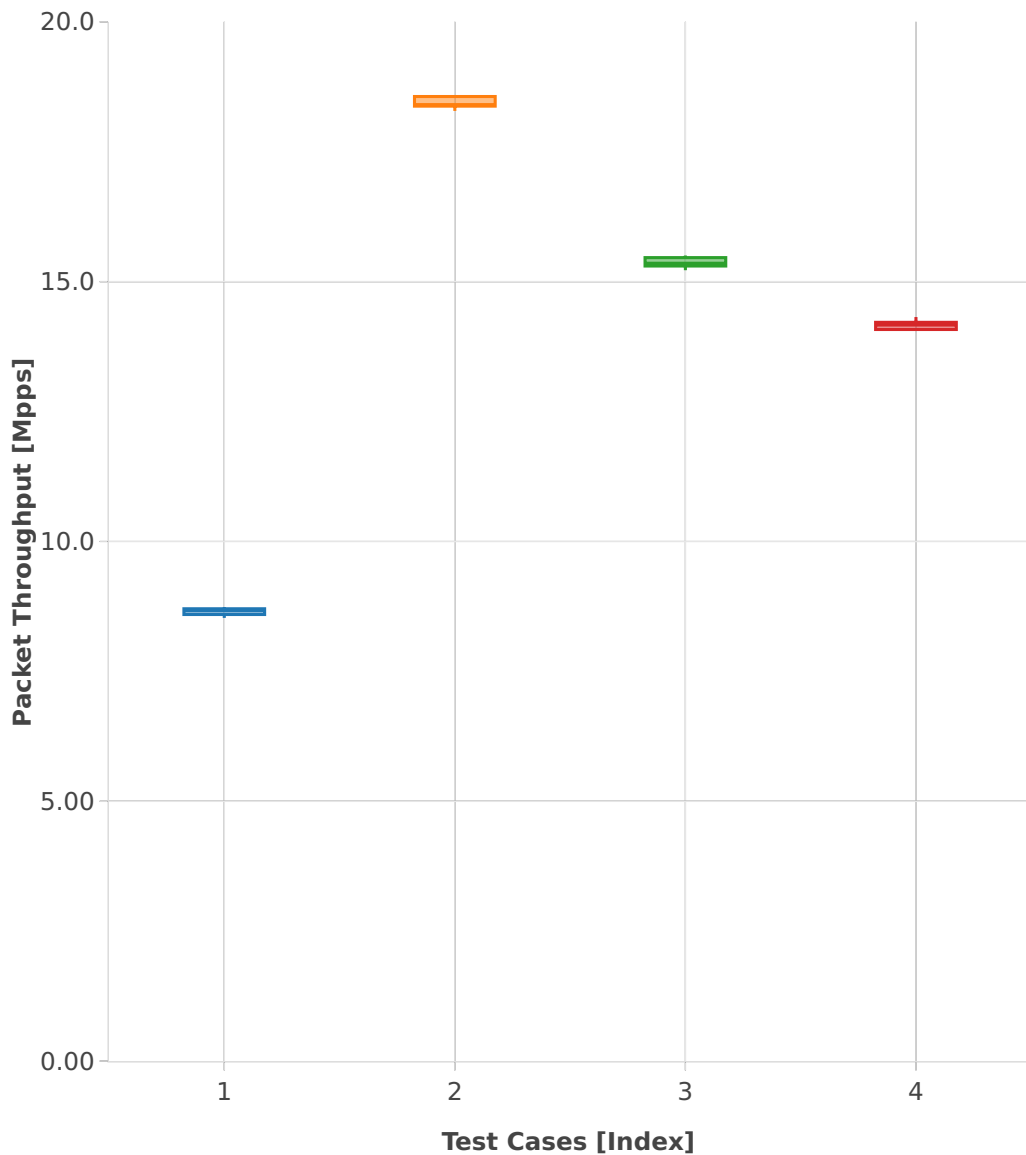

Throughput: ip4tun-3n-skx-x710-64b-4t2c-base_and_scale-ndr

- 1. (10 runs) ethip4lispip4-ip4base
- 2. (10 runs) dot1q--ethip4vxlan-l2bdscale1l2bd1vlan1vxlan
- 3. (10 runs) dot1q--ethip4vxlan-l2bdscale10l2bd10vlan10vxlan
- 4. (10 runs) dot1q--ethip4vxlan-l2bdscale100l2bd100vlan100vxlan