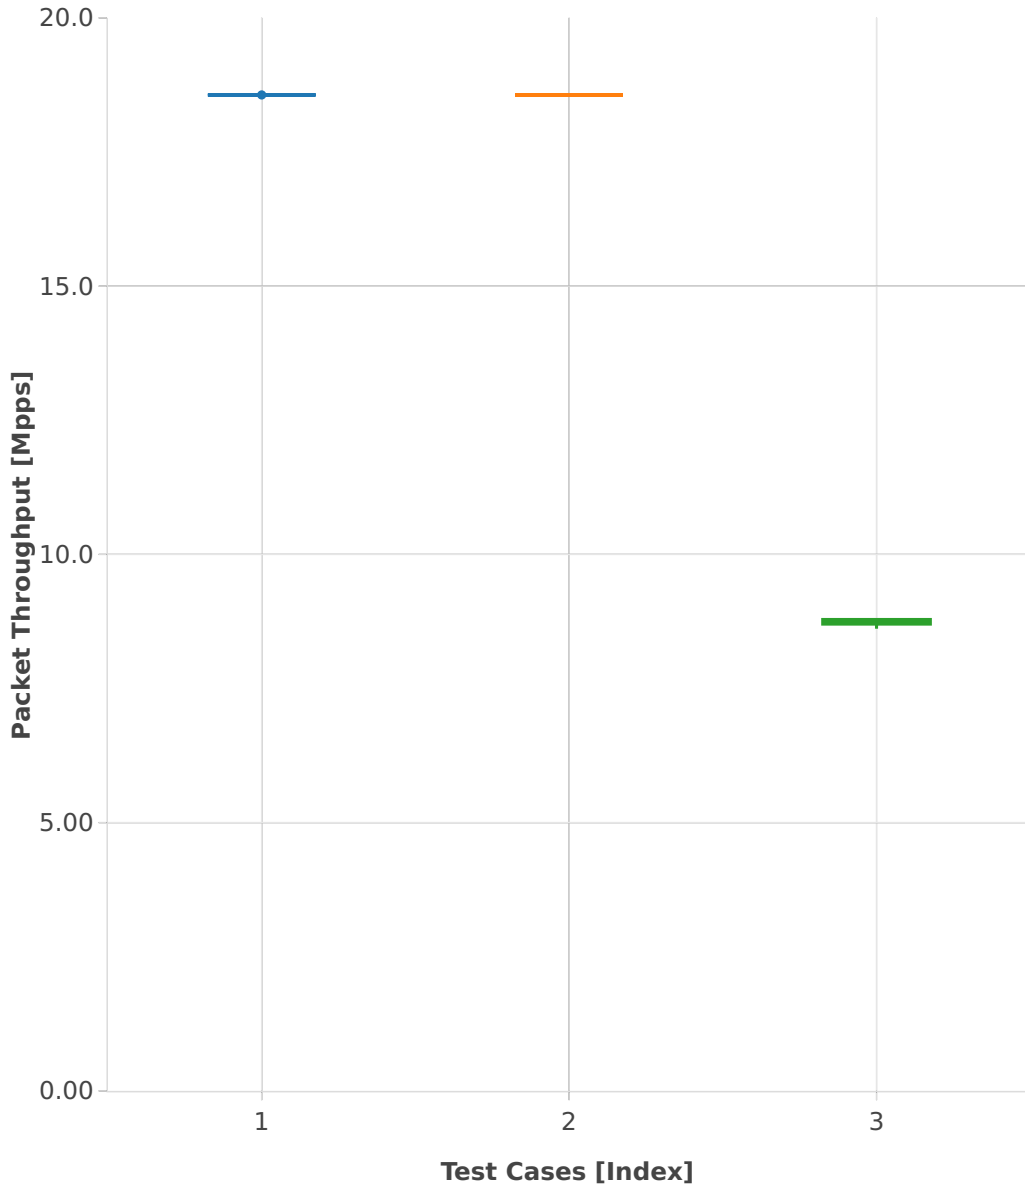

Throughput: ip4tun-3n-skx-x710-64b-4t2c-base_and_features-pdr

- 1. (10 runs) ethip4vxlan-l2bdbasemaclrn
- 2. (10 runs) ethip4vxlan-l2xcbase
- 3. (10 runs) ethip4lispip4-ip4base