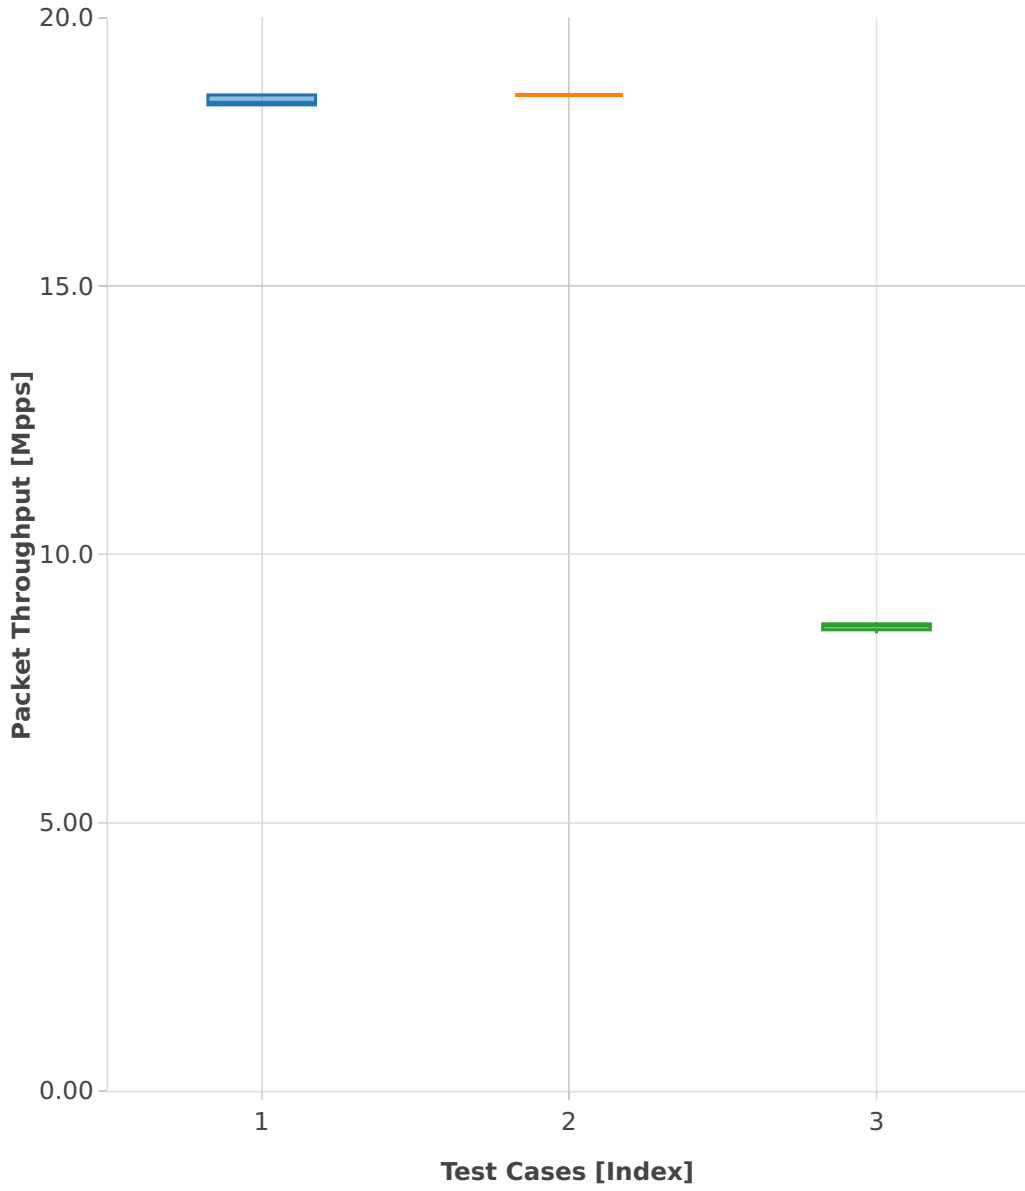

Throughput: ip4tun-3n-skx-x710-64b-4t2c-base_and_features-ndr

- 1. (10 runs) ethip4vxlan-l2bdbasemaclrn
- 2. (10 runs) ethip4vxlan-l2xcbase
- 3. (10 runs) ethip4lispip4-ip4base