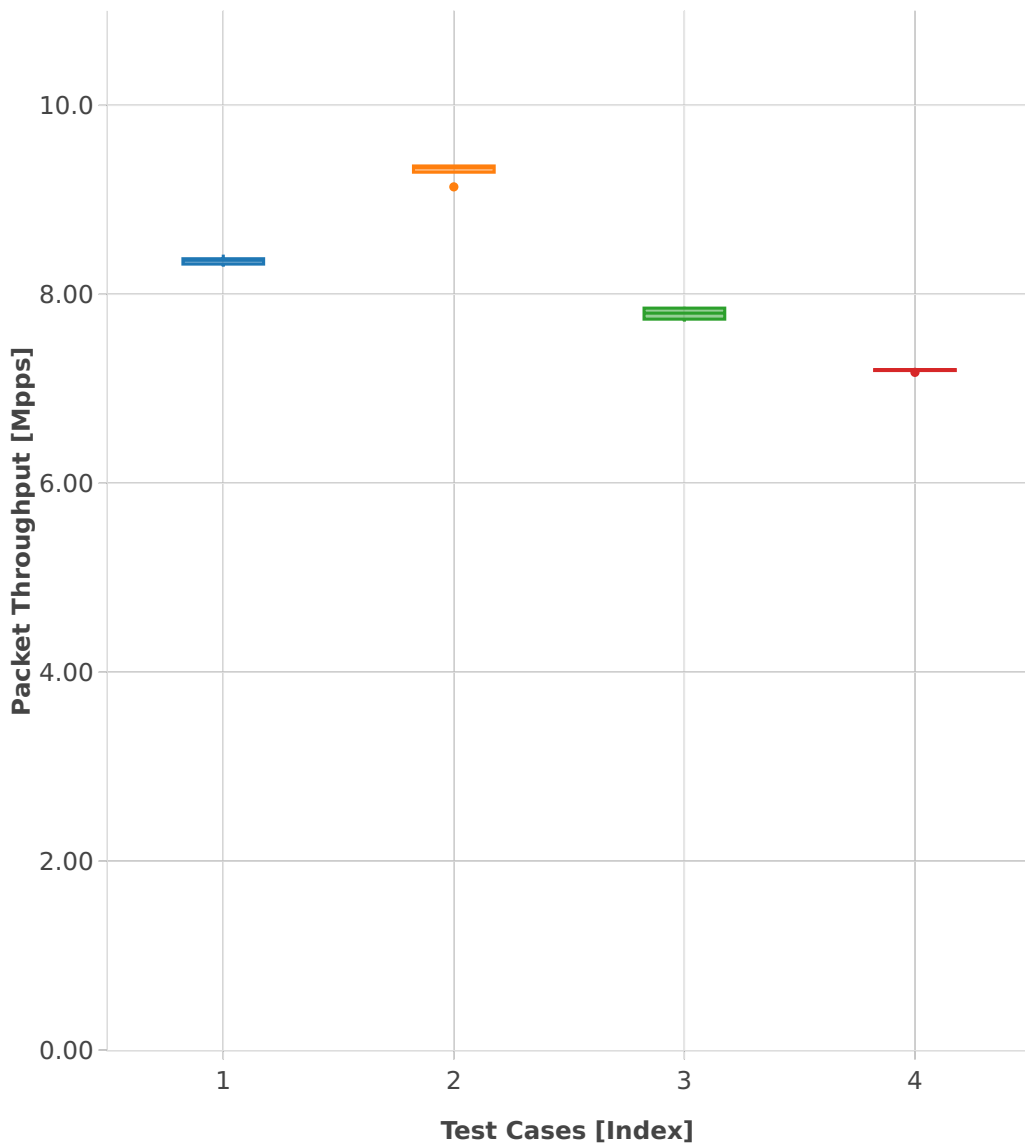

# Throughput: ip4tun-3n-skx-x710-64b-2t1c-base\_and\_scale-ndr

- 1. (10 runs) ethip4lispip4-ip4base
- 2. (10 runs) dot1q--ethip4vxlan-l2bdscale1l2bd1vlan1vxlan
- 3. (10 runs) dot1q--ethip4vxlan-l2bdscale10l2bd10vlan10vxlan
- 4. (10 runs) dot1q--ethip4vxlan-l2bdscale100l2bd100vlan100vxlan