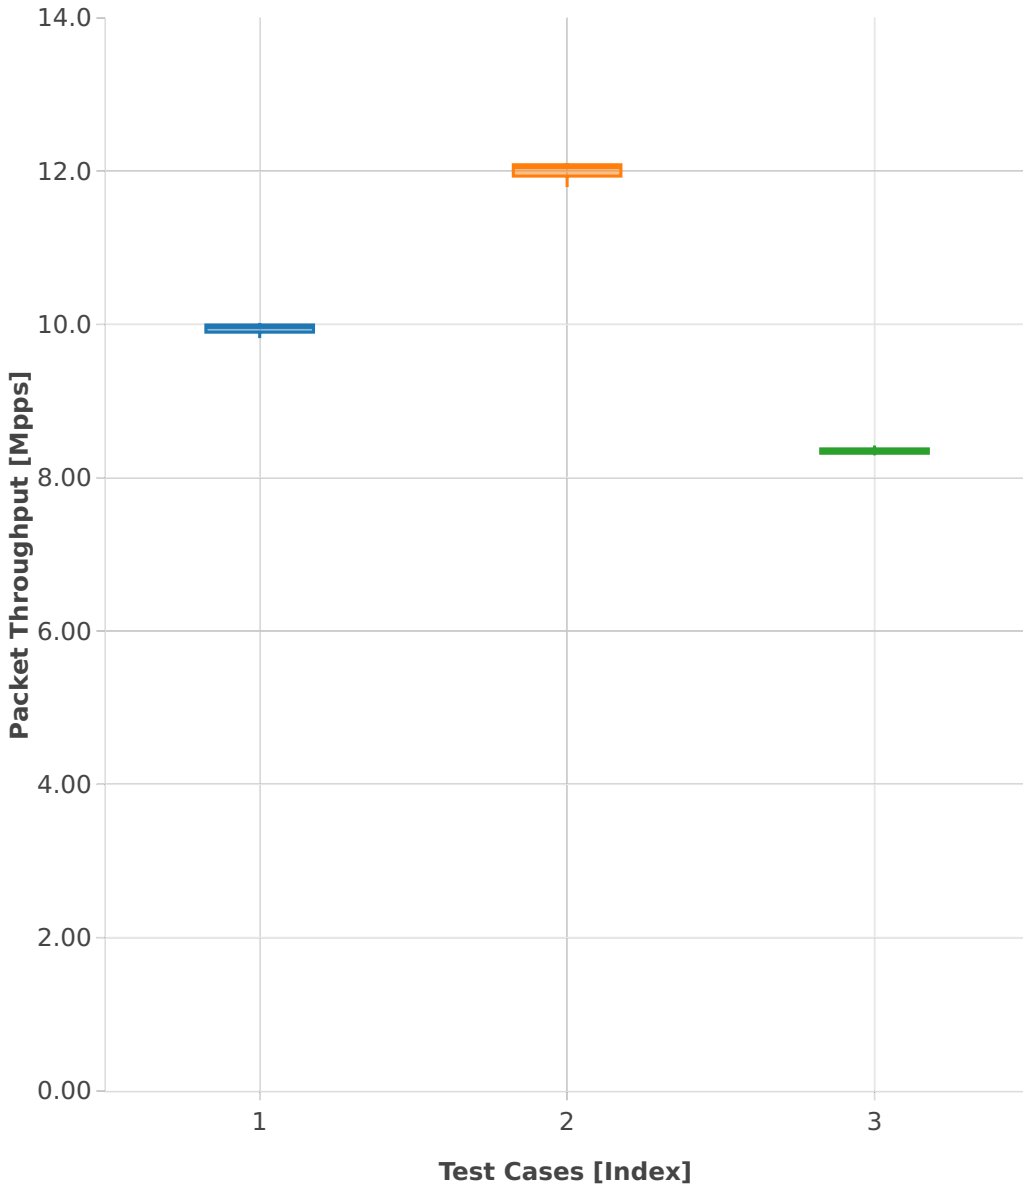

Throughput: ip4tun-3n-skx-x710-64b-2t1c-base_and_features-ndr

- 1. (10 runs) ethip4vxlan-l2bdbasemaclrn
- 2. (10 runs) ethip4vxlan-l2xcbase
- 3. (10 runs) ethip4lispip4-ip4base