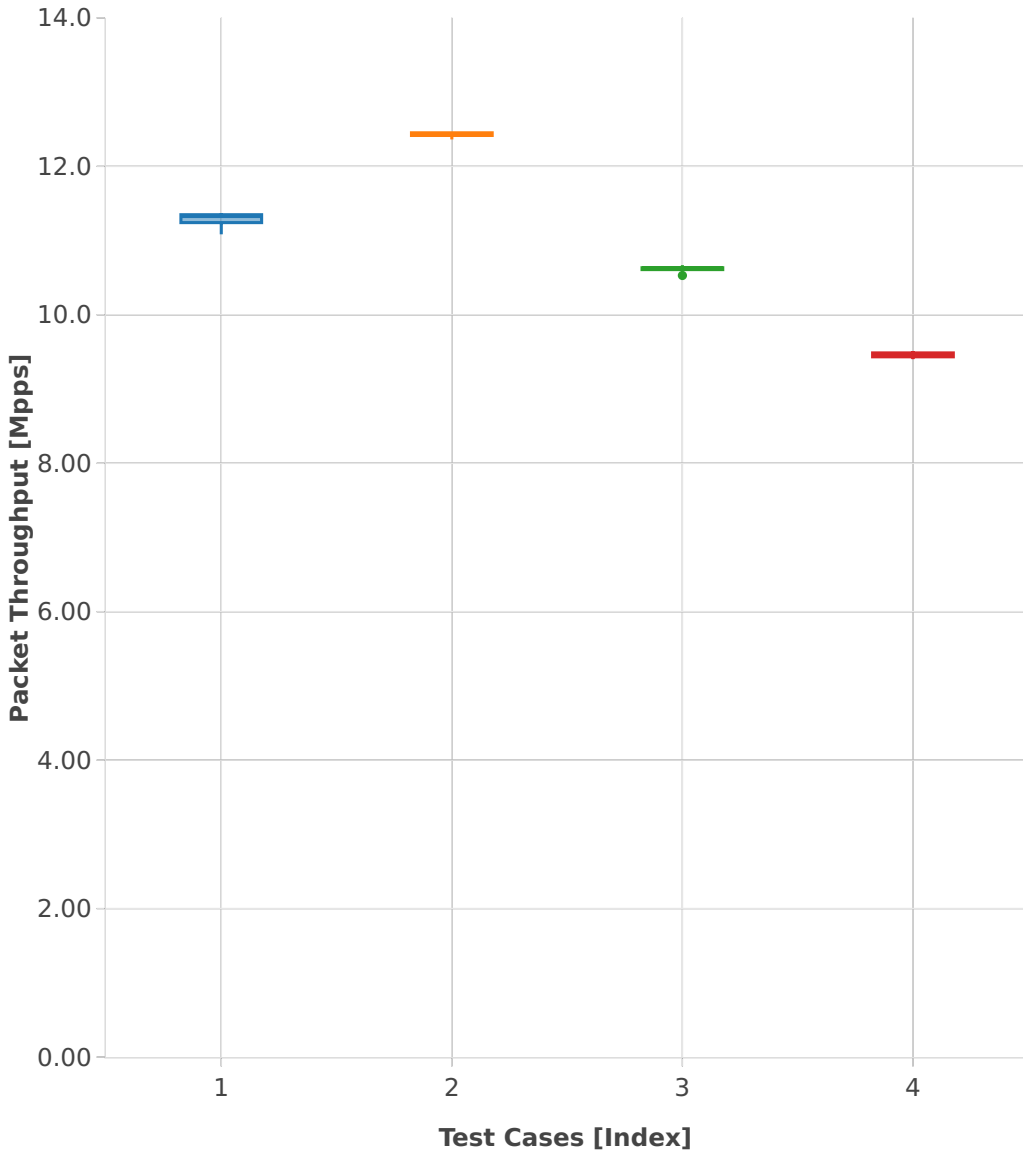

### Throughput: ip4tun-3n-hsw-x710-64b-2t2c-base\_and\_scale-pdr

- 1. (10 runs) ethip4lispip4-ip4base
- 2. (10 runs) dot1q--ethip4vxlan-l2bdscale1l2bd1vlan1vxlan
- 3. (10 runs) dot1q--ethip4vxlan-l2bdscale10l2bd10vlan10vxlan
- 4. (10 runs) dot1q--ethip4vxlan-l2bdscale100l2bd100vlan100vxlan