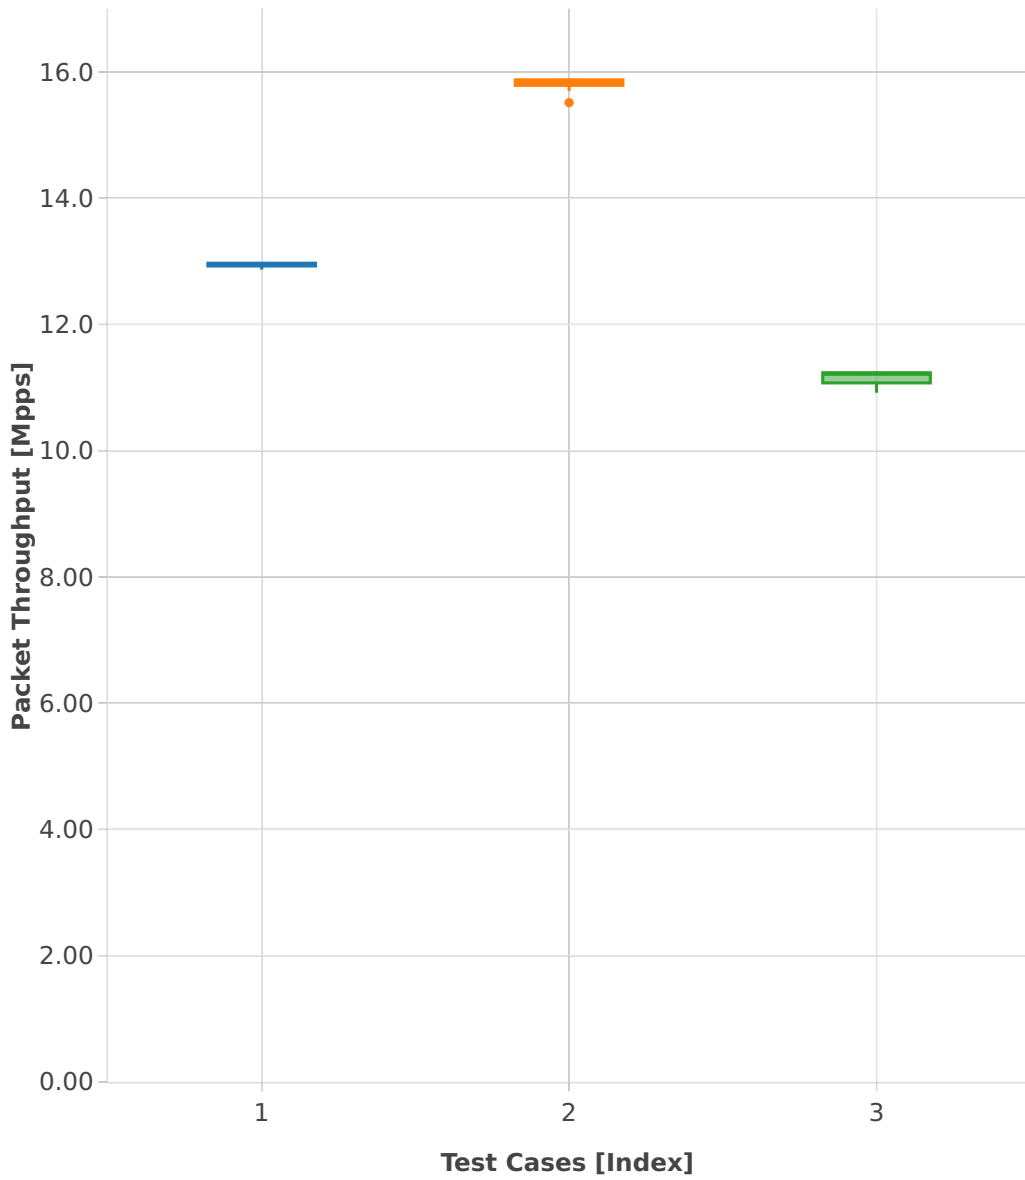

Throughput: ip4tun-3n-hsw-x710-64b-2t2c-base_and_features-ndr

- 1. (10 runs) ethip4vxlan-l2bdbasemaclrn
- 2. (10 runs) ethip4vxlan-l2xcbase
- 3. (10 runs) ethip4lispip4-ip4base