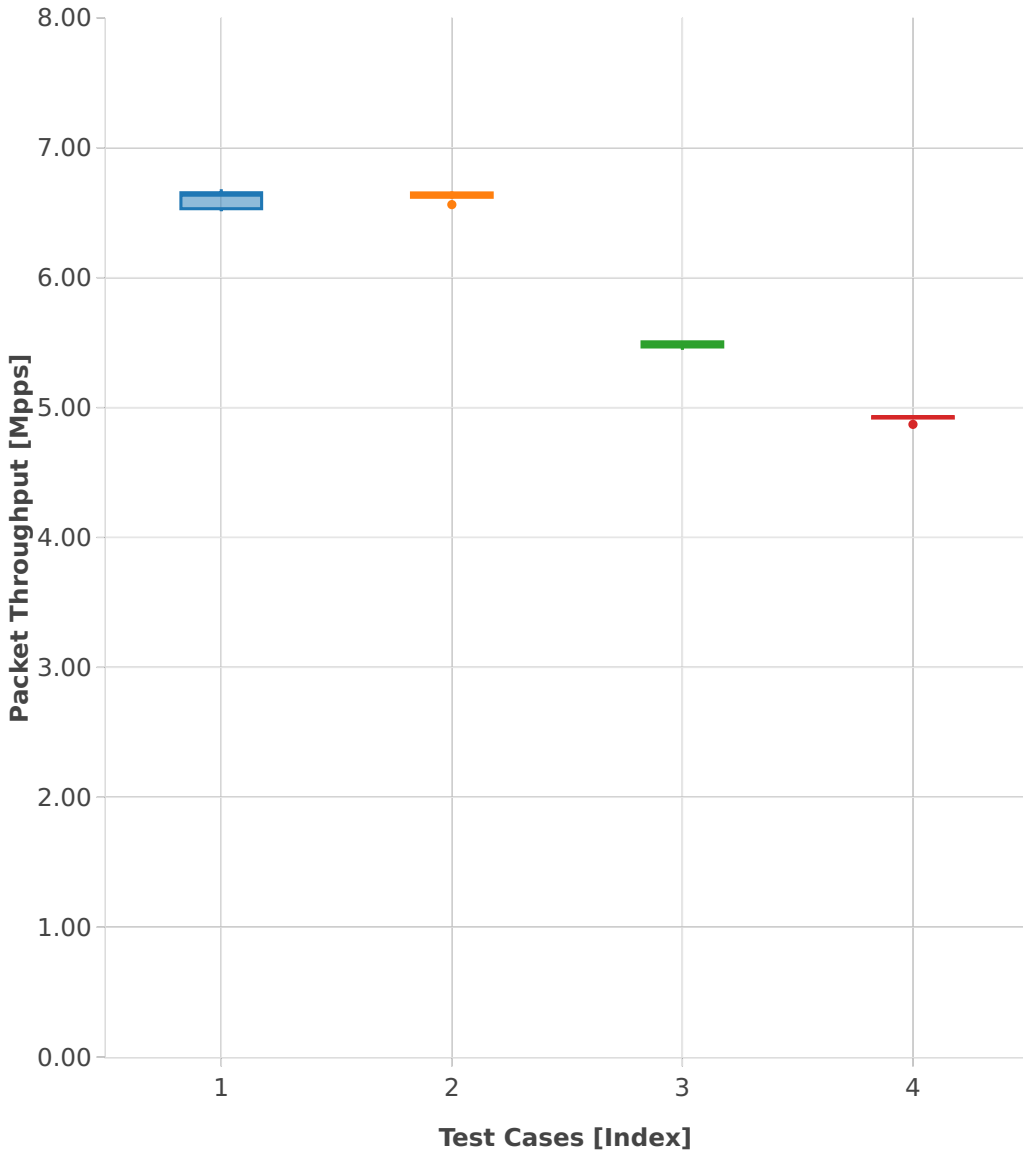

# Throughput: ip4tun-3n-hsw-x710-64b-1t1c-base\_and\_scale-pdr

- 1. (10 runs) ethip4lispip4-ip4base
- 2. (10 runs) dot1q--ethip4vxlan-l2bdscale1l2bd1vlan1vxlan
- 3. (10 runs) dot1q--ethip4vxlan-l2bdscale10l2bd10vlan10vxlan
- 4. (10 runs) dot1q--ethip4vxlan-l2bdscale100l2bd100vlan100vxlan