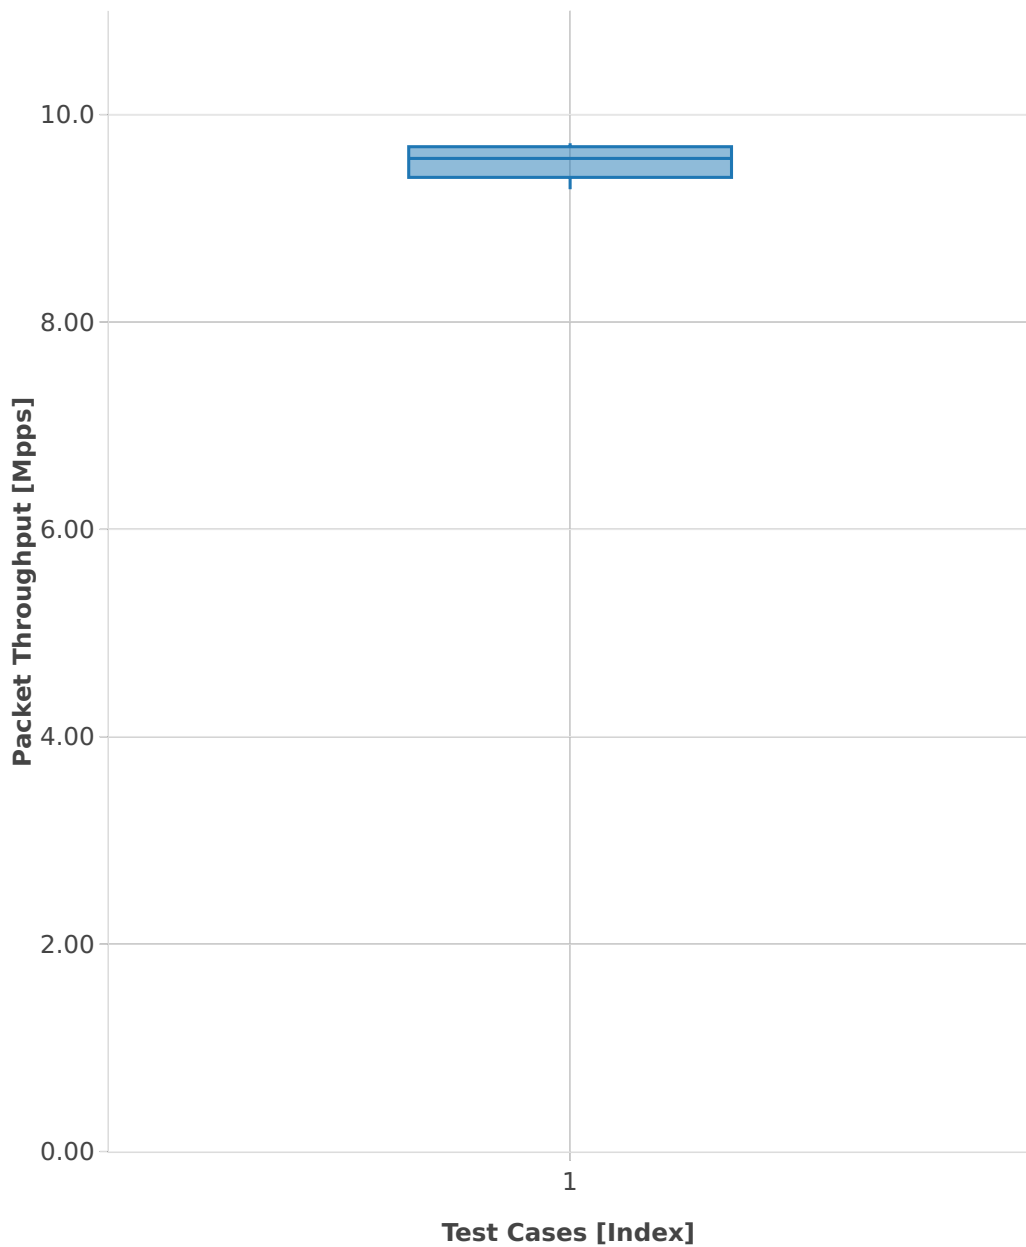

# Throughput: ip4tun-3n-hsw-x520-64b-2t2c-base\_and\_features-pdr

1. (10 runs) ethip4lispip6-ip4base