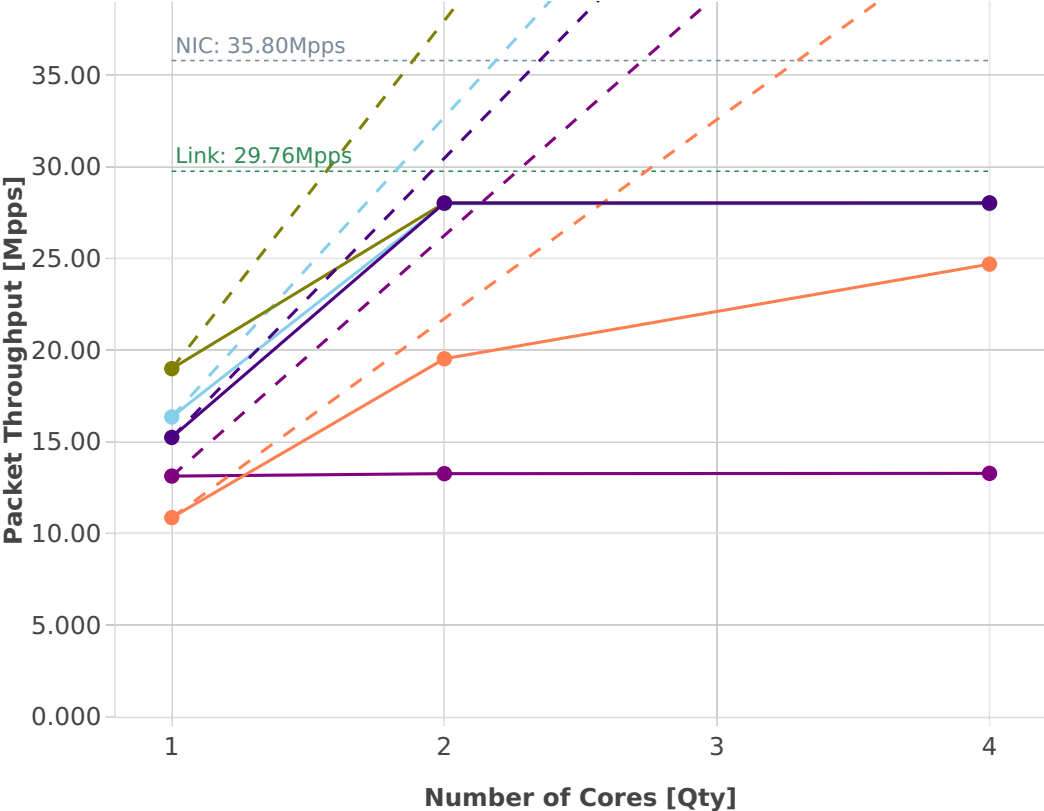

Speedup Multi-core: ip4-3n-skx-x710-64b-features-pdr

-- Perfect — Measured ... Limit

- dot1q-ip4base
- ethip4-ip4base
- ethip4udp-ip4base-nat44
- ethip4-ip4base-copwhtlistbase
- ethip4-ip4base-ipolicemarkbase