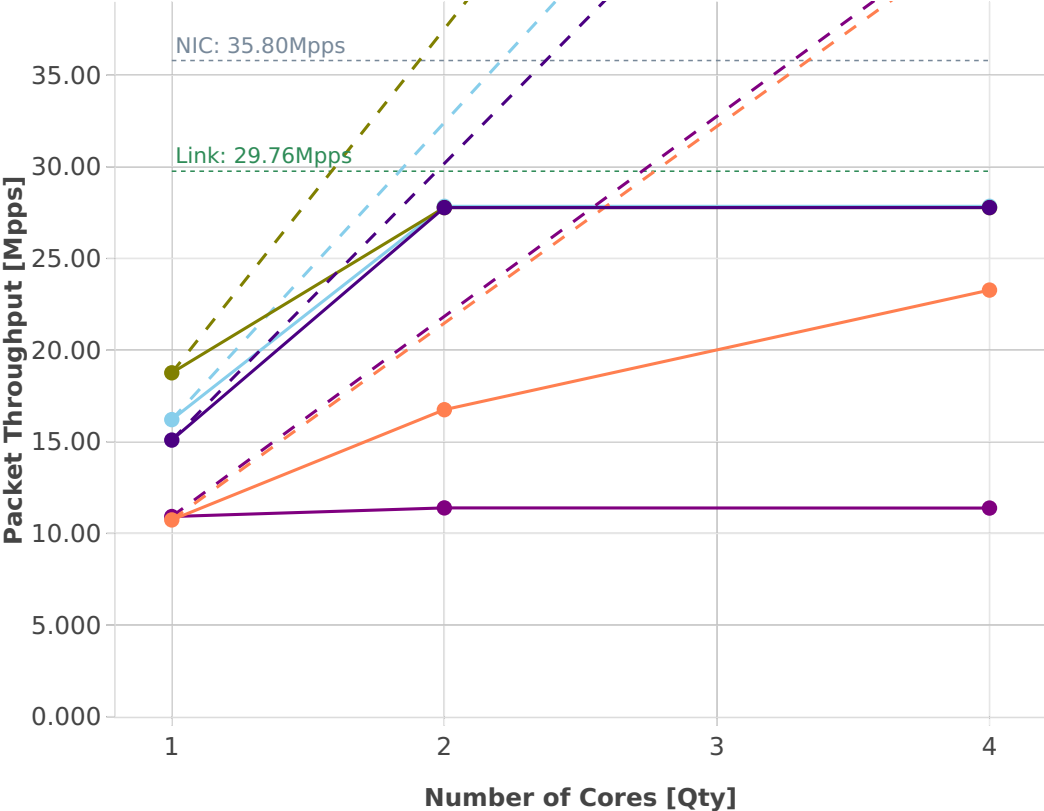

# Speedup Multi-core: ip4-3n-skx-x710-64b-features-ndr

-- Perfect    — Measured    ... Limit

● dot1q-ip4base                      ● ethip4-ip4base  
● ethip4udp-ip4base-nat44            ● ethip4-ip4base-ipolicemarkbase  
● ethip4-ip4base-copwhtlistbase