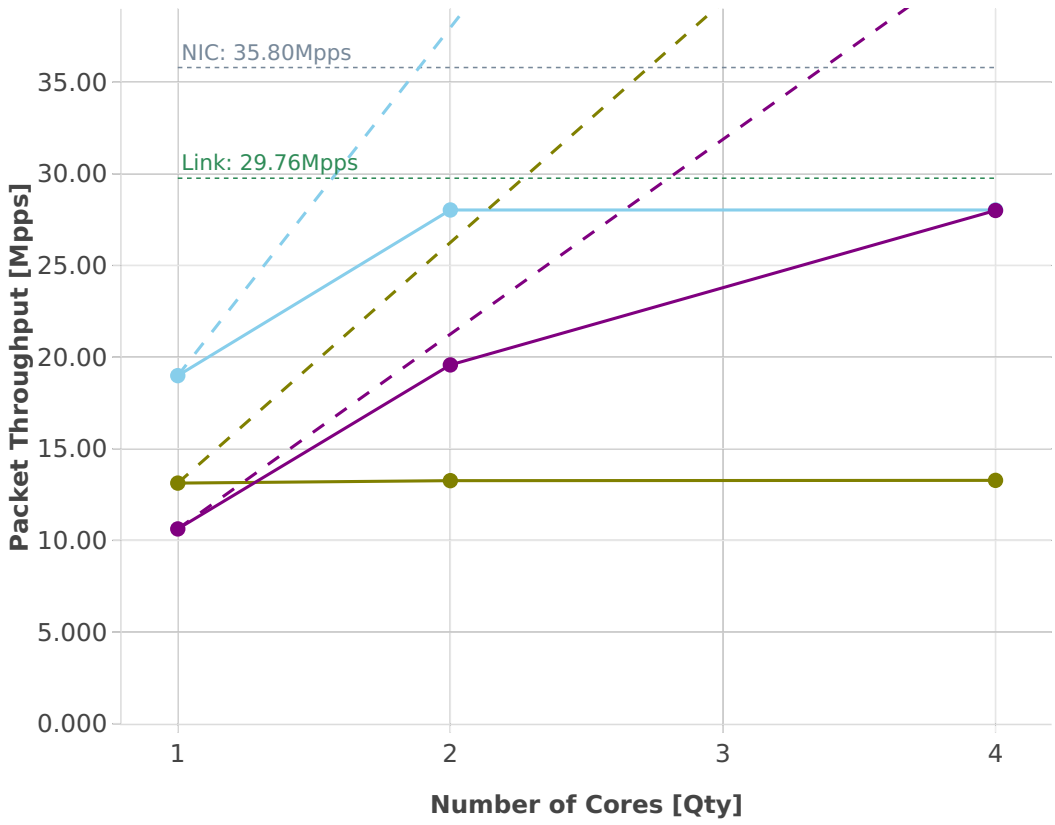

Speedup Multi-core: ip4-3n-skx-x710-64b-features-nat44-pdr

-- Perfect — Measured ... Limit

● ethip4-ip4base
● ethip4udp-ip4base-nat44
● ethip4udp-ip4scale1000-udpsrcscale15-nat44