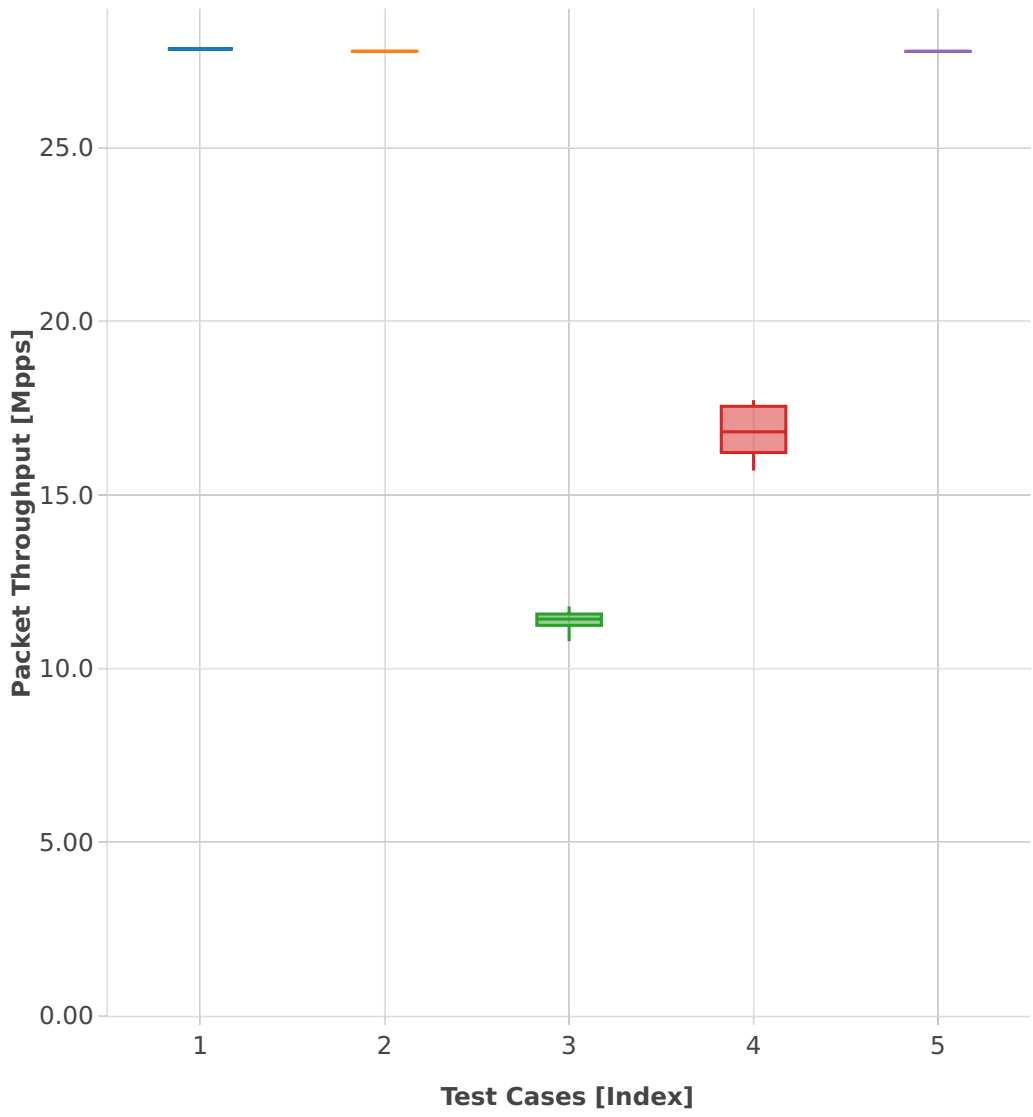

Throughput: ip4-3n-skx-x710-64b-4t2c-features-ndr

- 1. (10 runs) dot1q-ip4base
- 2. (10 runs) ethip4-ip4base
- 3. (10 runs) ethip4udp-ip4base-nat44
- 4. (10 runs) ethip4-ip4base-ipolicemarkbase
- 5. (10 runs) ethip4-ip4base-copwhtlistbase