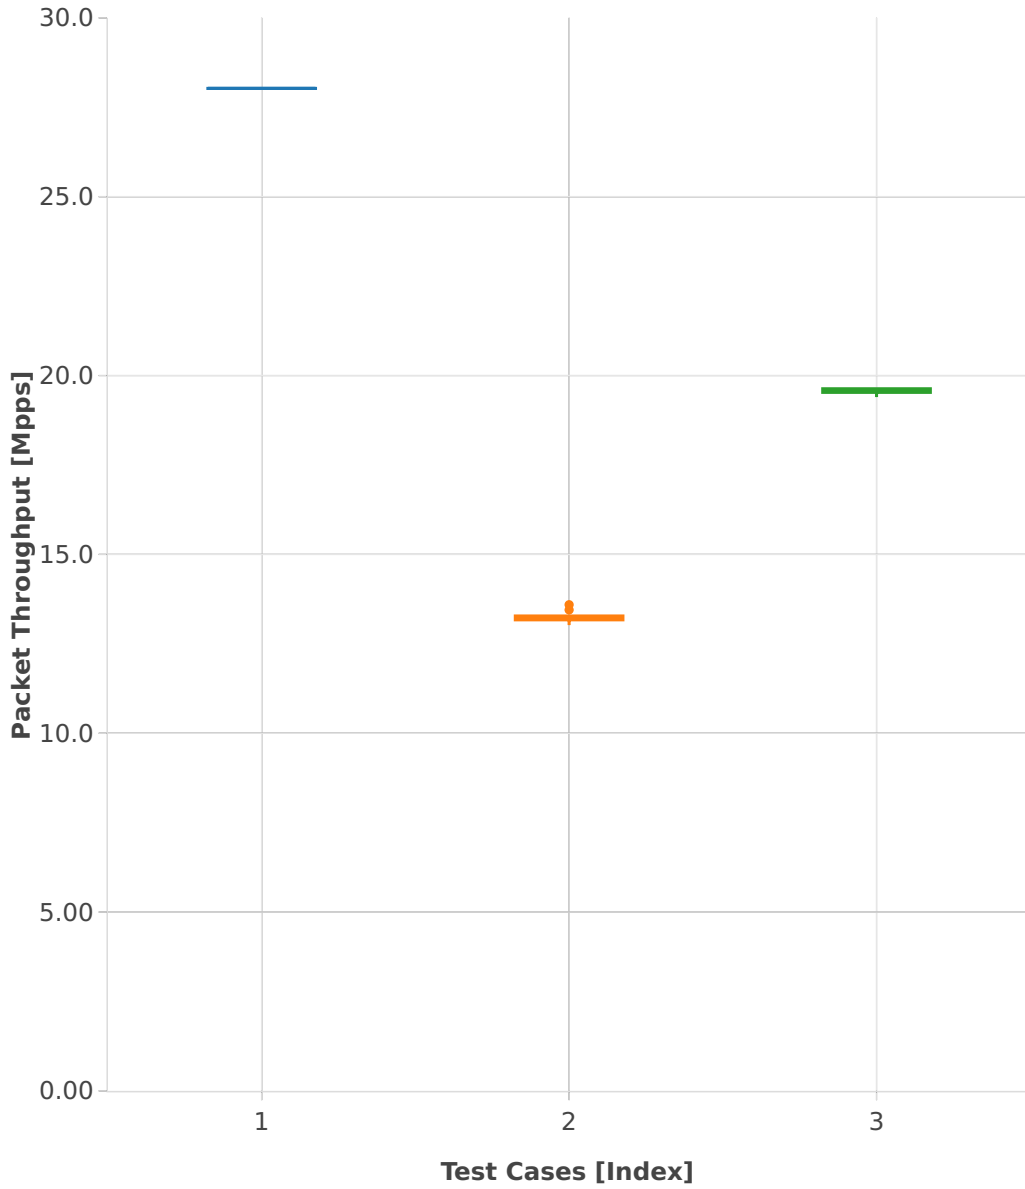

Throughput: ip4-3n-skx-x710-64b-4t2c-features-nat44-pdr

- 1. (10 runs) ethip4-ip4base
- 2. (10 runs) ethip4udp-ip4base-nat44
- 3. (10 runs) ethip4udp-ip4scale1000-udpsrcscale15-nat44