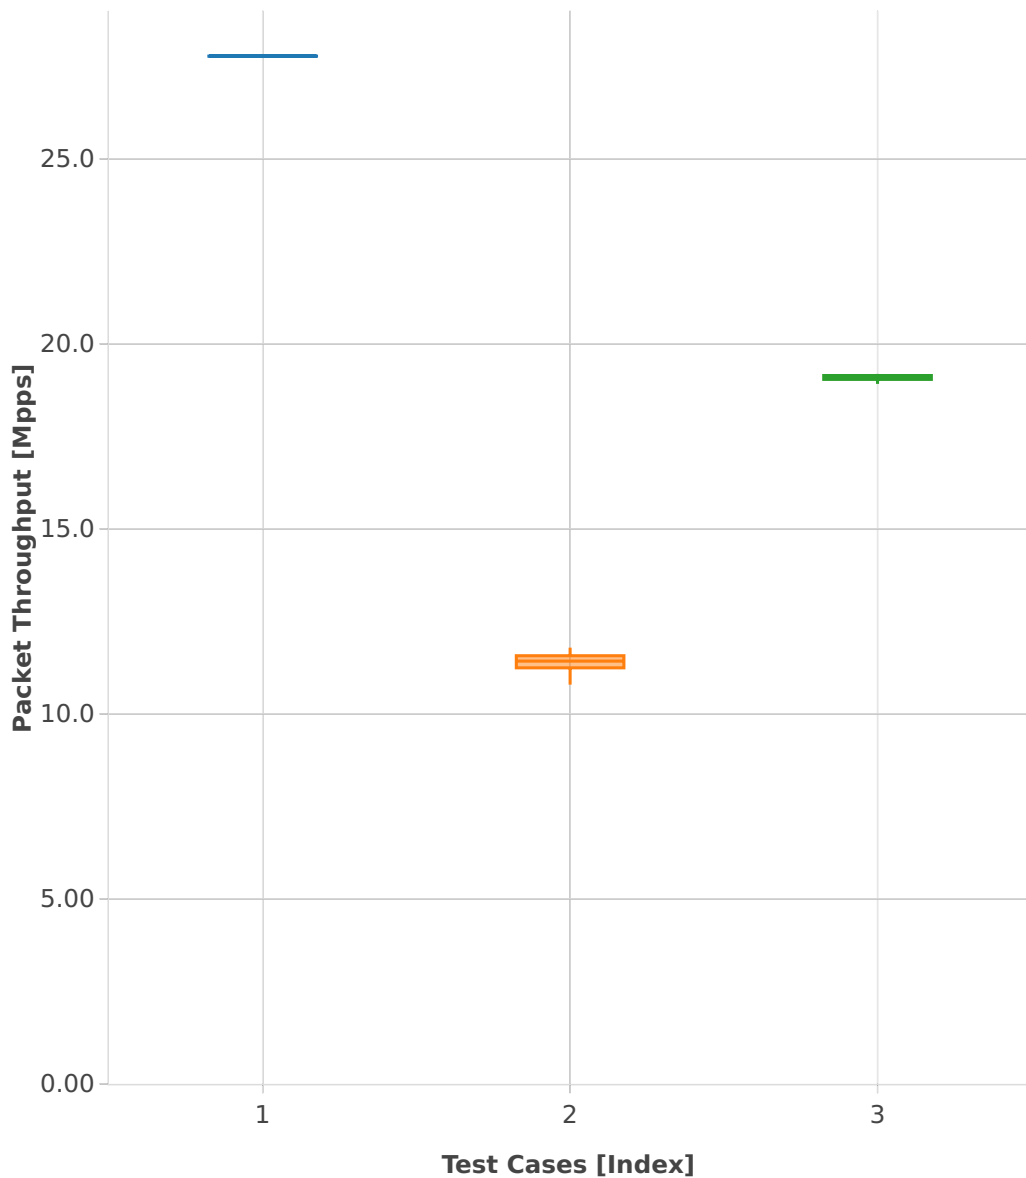

# Throughput: ip4-3n-skx-x710-64b-4t2c-features-nat44-ndr

- 1. (10 runs) ethip4-ip4base
- 2. (10 runs) ethip4udp-ip4base-nat44
- 3. (10 runs) ethip4udp-ip4scale1000-udpsrcscale15-nat44