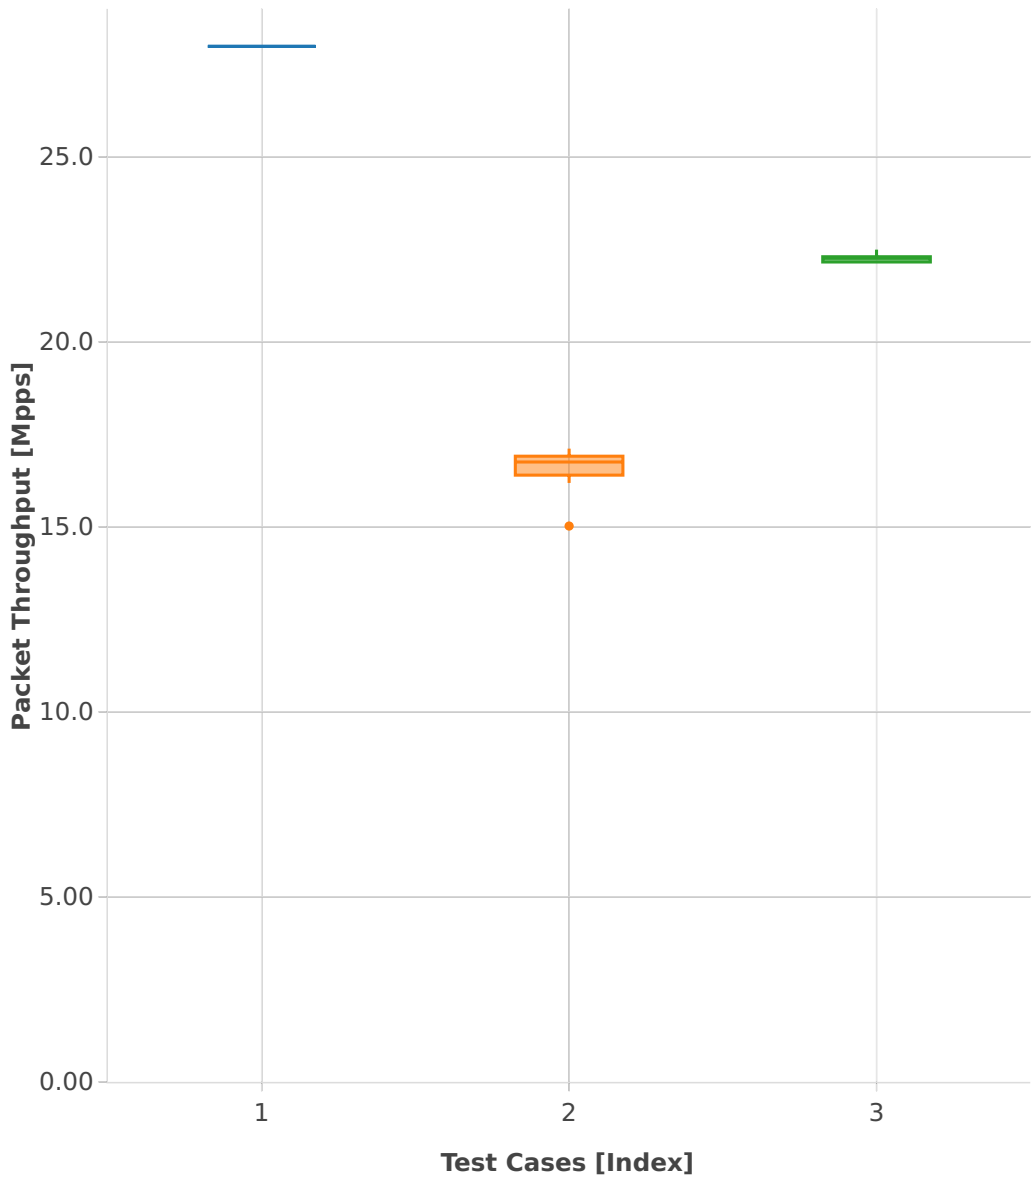

# Throughput: ip4-3n-skx-x710-64b-4t2c-features-iacl-pdr

- 1. (10 runs) dot1q-ip4base
- 2. (10 runs) ethip4udp-ip4base-iacl50sl-10kflows
- 3. (10 runs) ethip4udp-ip4base-iacl50sf-10kflows