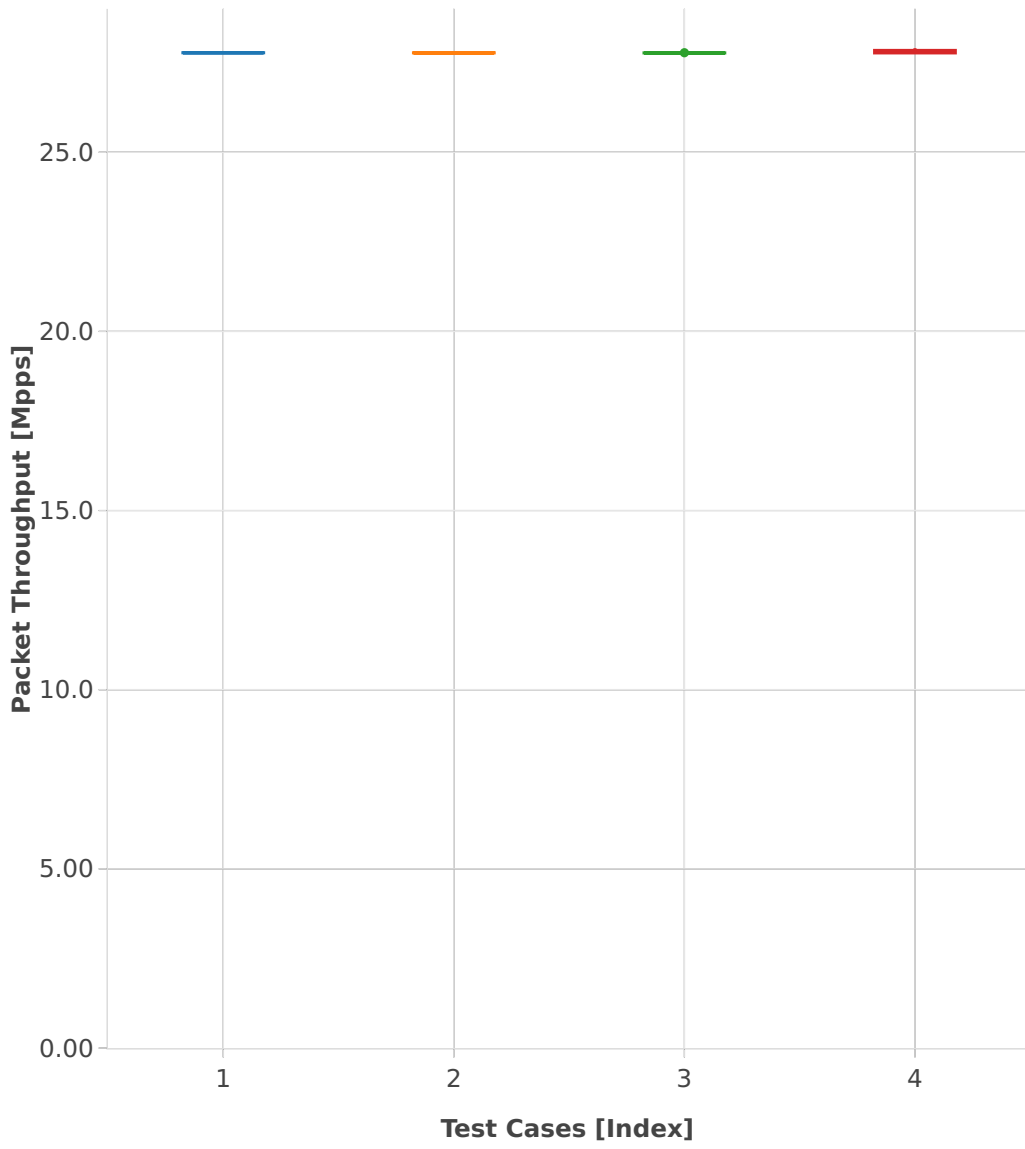

Throughput: ip4-3n-skx-x710-64b-4t2c-base_and_scale-ndr

- 1. (10 runs) ethip4-ip4base
- 2. (10 runs) ethip4-ip4scale20k
- 3. (10 runs) ethip4-ip4scale200k
- 4. (10 runs) ethip4-ip4scale2m