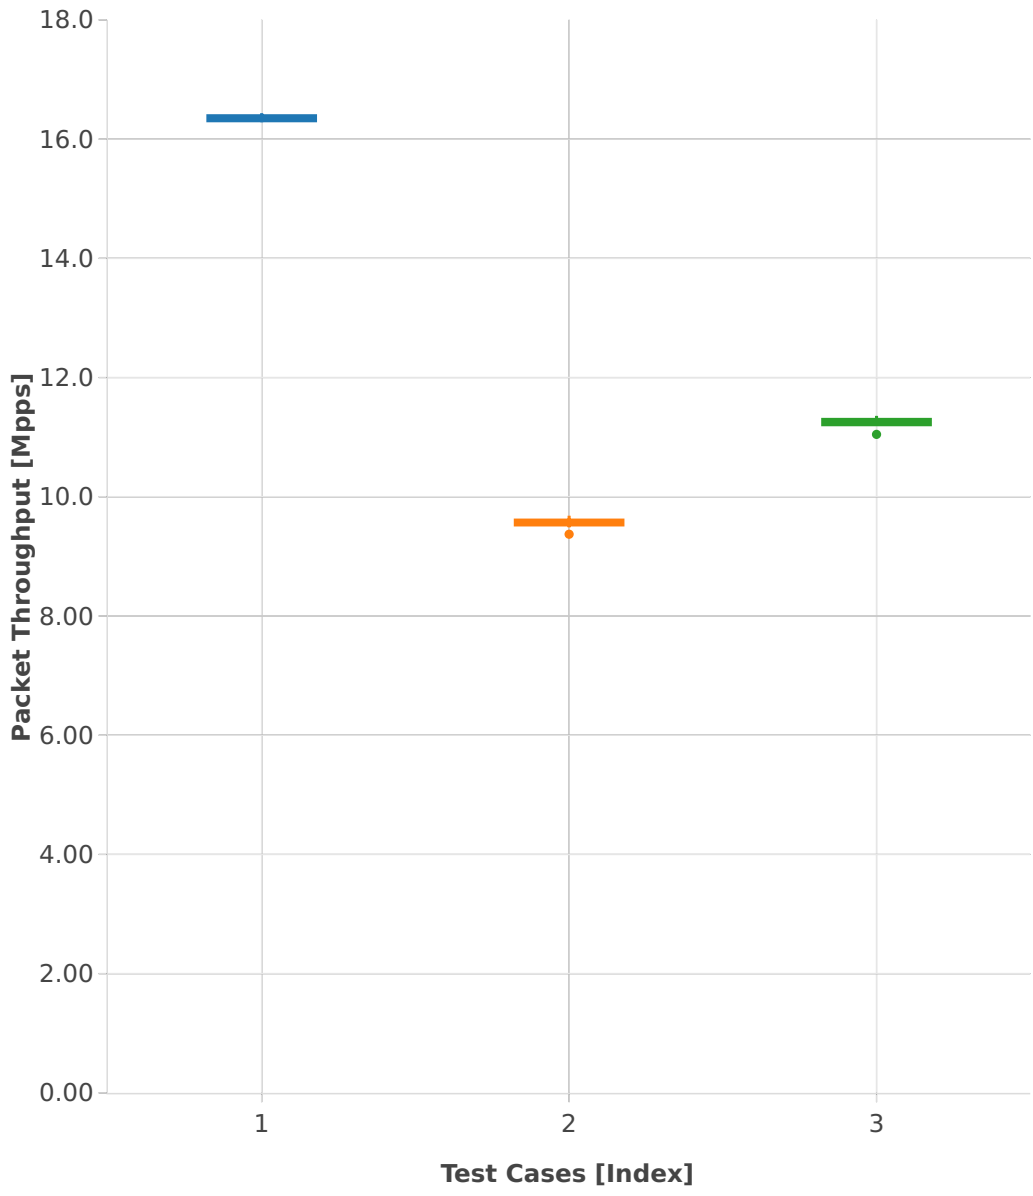

Throughput: ip4-3n-skx-x710-64b-2t1c-features-iacl-pdr

- 1. (10 runs) dot1q-ip4base
- 2. (10 runs) ethip4udp-ip4base-iacl50sl-10kflows
- 3. (10 runs) ethip4udp-ip4base-iacl50sf-10kflows