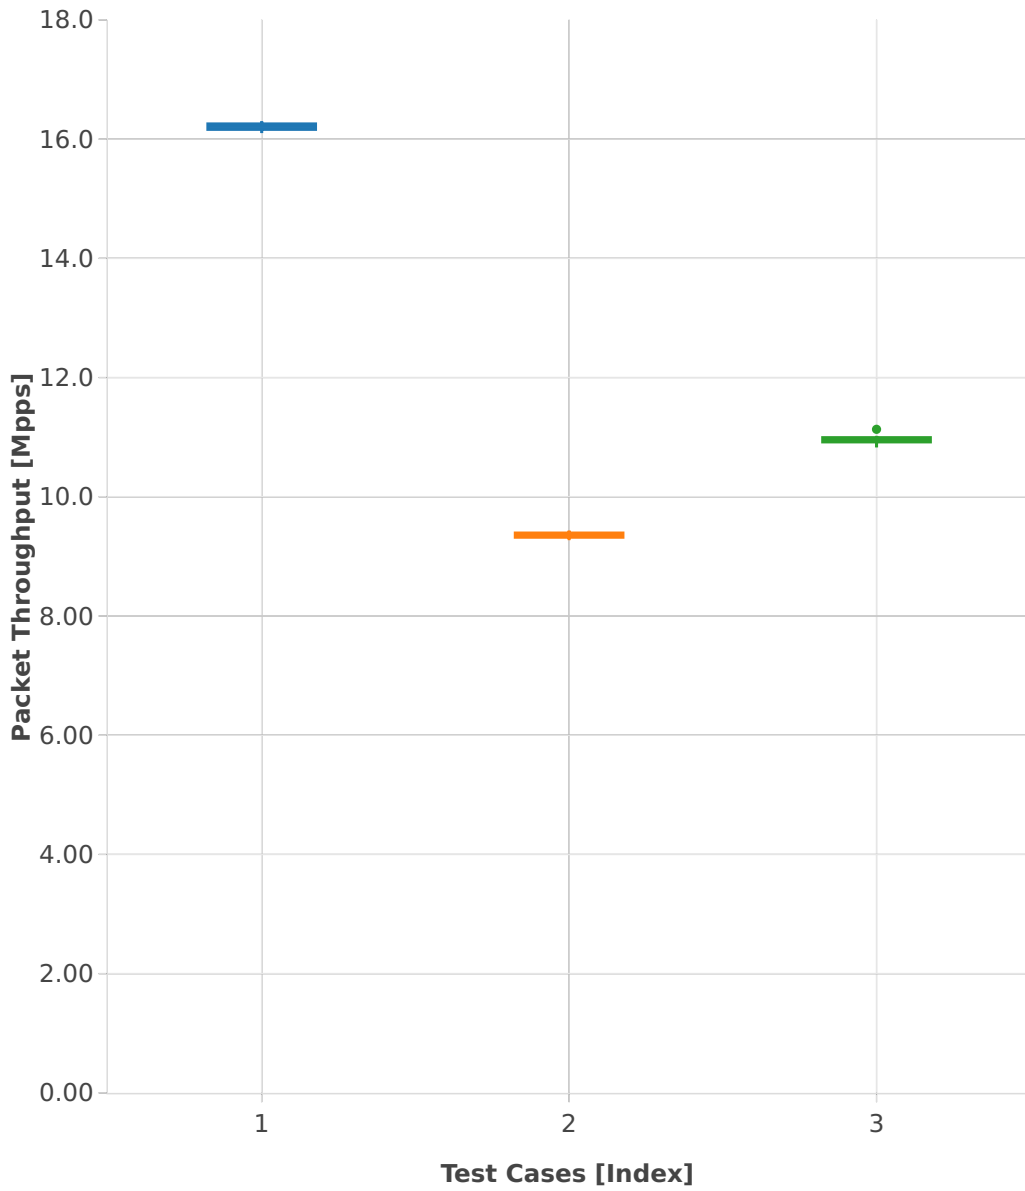

Throughput: ip4-3n-skx-x710-64b-2t1c-features-iacl-ndr

- 1. (10 runs) dot1q-ip4base
- 2. (10 runs) ethip4udp-ip4base-iacl50sl-10kflows
- 3. (10 runs) ethip4udp-ip4base-iacl50sf-10kflows