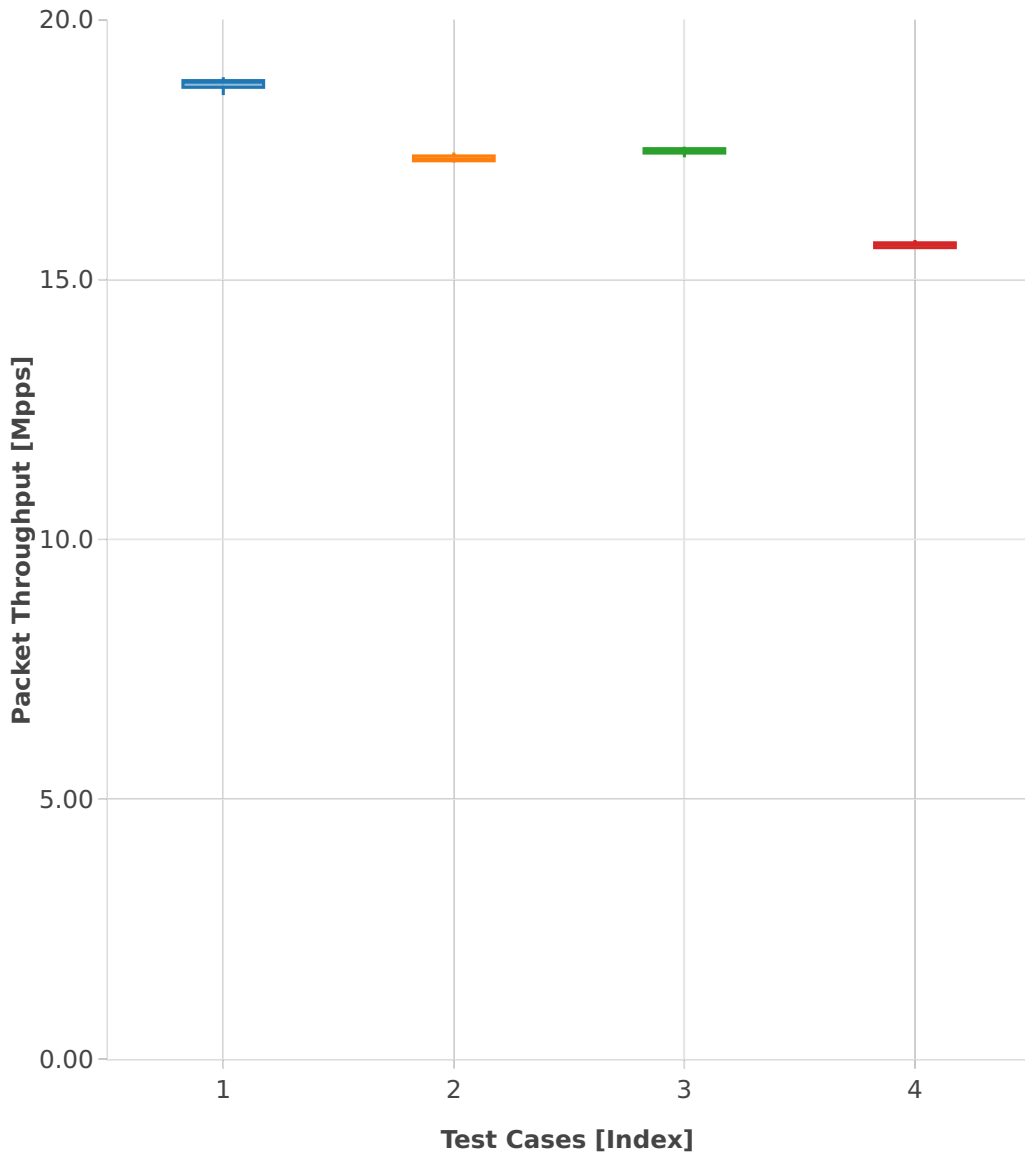

Throughput: ip4-3n-skx-x710-64b-2t1c-base_and_scale-ndr

- 1. (10 runs) ethip4-ip4base
- 2. (10 runs) ethip4-ip4scale20k
- 3. (10 runs) ethip4-ip4scale200k
- 4. (10 runs) ethip4-ip4scale2m